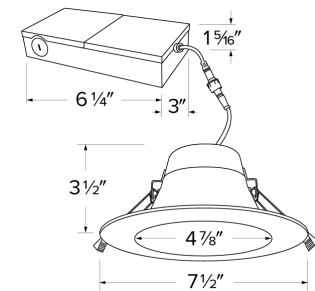

6" LED Recessed Downlights with 5-CCT Switch

Our 6" LED Recessed Downlights are designed for quick and easy installation without a housing for both new construction and remodel applications, gives you the options you are looking for in one fixture. The manual switch allows you to choose between 2700K, 3000K, 3500K, 4000K or 5000K. IC-Rated for use with direct contact with insulation.

Features

- IC Airtight for use with direct contact to insulation.
- Designed to fit in plenums as shallow as 4".
- Eliminates the need for housing.
- New Construction application optional mounting plate or frame.
- Remodel applications require no additional accessories.
- Wet Location allows for use indoors or outdoors.
- CA Title 24 and ENERGY STAR Compliant.
- Includes driver and Jbox.

Specifications

Wattage	12W
Lumens	950 lm
Voltage	120/277/347V or 120V
Color Temp.	2700K, 3000K, 3500K, 4000K, 5000K
Dimmable	Triac/ELV, Triac/ELV/0-10V
Lamp Type	LED
CRI	90+
Wet Location	Listed

Dimensions

Installation: Designed for super shallow ceiling plenums without any housing. High strength steel spring clip for easy installation. Hole cut out template provided for accurate hole size for proper trim installation. Maximum hole size should not exceed 4 1/4" for this product. Suitable installation for t-grid and drop ceiling applications.