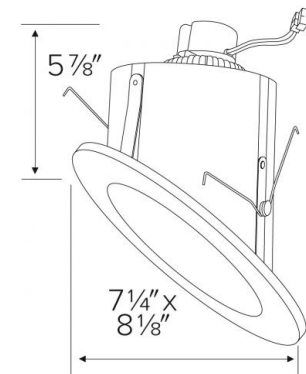

Dimensions

Product Numbers

Item	Lamp type	Lumens	CCT	Watts	Voltage	Dimming	Finish
EL76127B	LED	1050 lm	2700K	15W	120V	Triac/ELV	Black
EL76130B	LED	1050 lm	3000K	15W	120V	Triac/ELV	Black
EL76227B	LED	1200 lm	2700K	18W	120V	Triac/ELV	Black
EL76230B	LED	1200 lm	3000K	18W	120V	Triac/ELV	Black
EL76127C	LED	1050 lm	2700K	15W	120V	Triac/ELV	Clear
EL76130C	LED	1050 lm	3000K	15W	120V	Triac/ELV	Clear
EL76227C	LED	1200 lm	2700K	18W	120V	Triac/ELV	Clear
EL76230C	LED	1200 lm	3000K	18W	120V	Triac/ELV	Clear
EL76127W	LED	1050 lm	2700K	15W	120V	Triac/ELV	White
EL76130W	LED	1050 lm	3000K	15W	120V	Triac/ELV	White
EL76230W	LED	1200 lm	3000K	18W	120V	Triac/ELV	White
EL76227W	LED	1200 lm	2700K	18W	120V	Triac/ELV	White