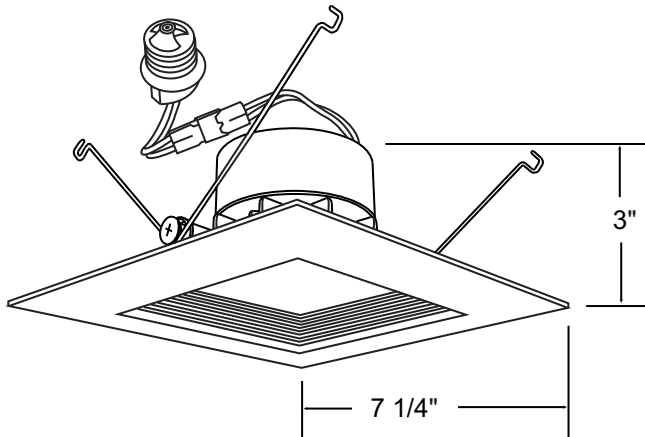

EL66130W

6" LED Square Baffle Insert

PROJECT INFORMATION:

Project Name: _____

Fixture Type: _____

Date: _____

DIMENSIONS

PRODUCT SPECIFICATIONS

- Suitable for use in fixtures installed in insulated ceilings.
- Suitable for installation in tall and shallow cans.
- Suitable for new construction and remodel housings.
- Suitable for installation into a 6" recessed fixtures with 2-wire connector.
- Suitable for installation into a 6" recessed fixtures with medium base socket, using PSA30 adaptor (included)
- Housing meets restricted air flow requirement (per ASTM E-283).
- CA Title 24 compliant.
- Meets ENERGY STAR requirements.