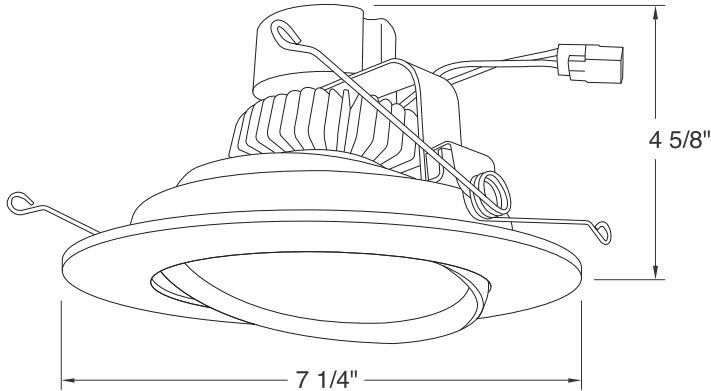

EL61330W

6" LED Eyeball Insert Kit

PROJECT INFORMATION:

Project Name: _____

Fixture Type: _____

Date: _____

DIMENSIONS

PRODUCT SPECIFICATIONS

- Suitable for use in fixtures installed in insulated ceilings
- Suitable for installation in tall and shallow cans
- Suitable for installation into a 6" recessed fixtures with 2-wire connector.
- Suitable for installation into a 6" recessed fixtures with medium base socket, using PSA30 adaptor (included)
- Housing meets restricted air flow requirement (per ASTM E-283).
- Meets ENERGY STAR requirements.

Lamp: CREE LED COB chip CRI90

EL61330W: 17W 3000°K, 1150 lm, beam angle 60°

LED Driver: 120V AC dimmable

Life-span: 50,000 hours

Labels: U.L. listed for damp locations

Warranty: 5 years limited

CATALOG NUMBER