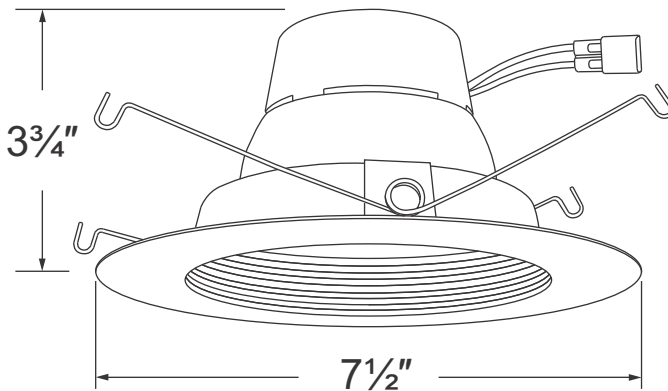

EL61030W; EL61040W EL61130W; EL61140W

5" or 6" LED Baffle Insert

PROJECT INFORMATION:

Project Name: _____

Fixture Type: _____

Date: _____

DIMENSIONS

PRODUCT SPECIFICATIONS

- Suitable for use in fixtures installed in insulated ceilings.
- Suitable for installation in tall and shallow cans.
- Suitable for new construction and remodel housings.
- Suitable for installation into a 5" or 6" recessed fixtures with 2-wire connector.
- Suitable for installation into a 5" or 6" recessed fixtures with medium base socket, using PSA30 adaptor (included)
- Housing meets restricted air flow requirement (per ASTM E-283).
- CA Title 24 compliant.
- Meets ENERGY STAR requirements.

Lamp: LED array chip CRI 90

EL61030W: 12W 3000°K, 875 lm, 90° beam angle

EL61040W: 12W 4000°K, 950 lm, 90° beam angle

EL61130W: 16W 3000°K, 1100 lm, 90° beam angle

EL61140W: 16W 4000°K, 1200 lm, 90° beam angle