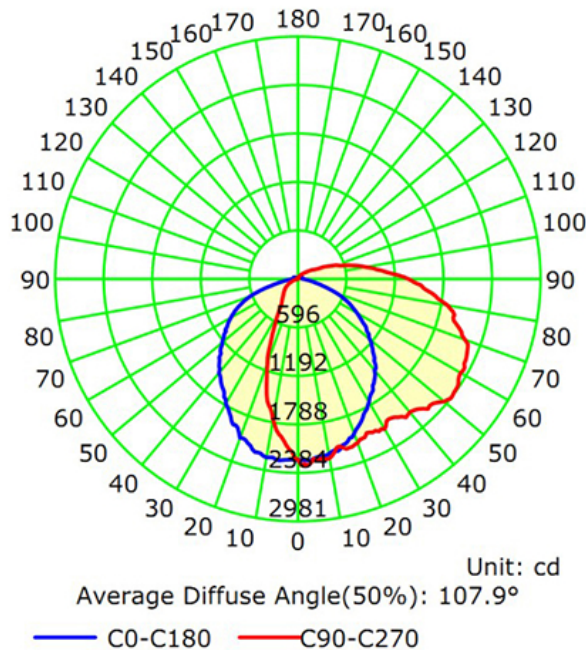

LED
TECHNOLOGY

50,000 Hours Life, 60 Watt, 120-277VAC 50/60Hz

Applications:

Pathway, Wall, Security, Walkways, and Perimeter Lighting.

Features:

- Adjustable CCT 3000K, 4000K, and 5000K
- Photocell Included with Quick Disconnect
- 120/277 Dual Voltages
- Aluminum Rust Proof Body
- UL Certified Outdoor Wet Location
- Replaces 150W HID Unit
- Bronze, Powder Coat Finish
- Polycarbonate Lens with UV Stabilization

Luminous Intensity Distribution Curve

Specification:

Input Line Voltage:	120-277VAC
Input Power	60W
Input Line Frequency	50/60Hz
Luminaire Life (Rated)	50,000hrs
Minimum Starting Temp	-40°C/-40°F
Maximum Operating Temp	45°C/113°F
Adjustable CCT	3000K/4000K/5000K
CRI	≥80
Lumens	7200
Power Factor 120/277V	0.99/0.91
CBCP	2384
Dimmable	0-10V

Height	Avg./Nadir, E	Beam Angle: 104.4°	Diameter / Area
1.0m	665.41/ 2222.33lx		2.58m / 5.22sq.m
2.0m	166.35/ 555.58lx		5.15m / 20.87sq.m
3.0m	73.93/ 246.93lx		7.73m / 46.96sq.m
4.0m	41.59/ 138.90lx		10.31m / 83.48sq.m
5.0m	26.62/ 88.89lx		12.89m / 130.44sq.m
6.0m	18.48/ 61.73lx		15.46m / 187.83sq.m
7.0m	13.58/ 45.35lx		18.04m / 255.66sq.m
8.0m	10.40/ 34.72lx		20.62m / 333.93sq.m
9.0m	8.21/ 27.44lx		23.20m / 422.62sq.m
10.0m	6.65/ 22.22lx		25.77m / 521.76sq.m