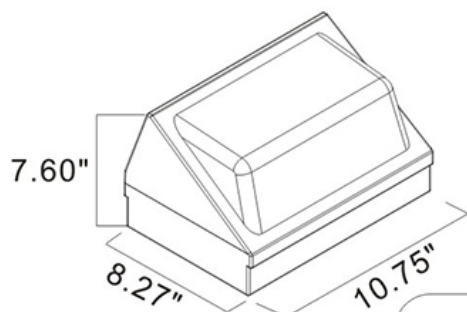

LED
TECHNOLOGY

50,000 Hours Life, 60 Watt, 120-277VAC 50/60Hz

Applications:

Pathway, Wall, Security, Walkways, and Perimeter Lighting.

Features:

- Adjustable CCT 3000K, 4000K, and 5000K
- Photocell Included with Quick Disconnect
- 120/277 Dual Voltages
- Aluminum Rust Proof Body
- UL Certified Outdoor Wet Location
- Replaces 150W HID Unit
- Bronze, Powder Coat Finish
- Polycarbonate Lens with UV Stabilization

Luminous Intensity Distribution Curve

Specification:

Input Line Voltage:	120-277VAC
Input Power	60W
Input Line Frequency	50/60Hz
Luminaire Life (Rated)	50,000hrs
Minimum Starting Temp	-40°C/-40°F
Maximum Operating Temp	45°C/113°F
Adjustable CCT	3000K/4000K/5000K
CRI	≥80
Lumens	7200
Power Factor 120/277V	0.99/0.91
CBCP	2384
Dimmable	0-10V

Height	Avg./Nadir, E	Beam Angle: 104.4°	Diameter / Area
1.0m	665.41/ 2222.33lx		2.58m / 5.22sq.m
2.0m	166.35/ 555.58lx		5.15m / 20.87sq.m
3.0m	73.93/ 246.93lx		7.73m / 46.96sq.m
4.0m	41.59/ 138.90lx		10.31m / 83.48sq.m
5.0m	26.62/ 88.89lx		12.89m / 130.44sq.m
6.0m	18.48/ 61.73lx		15.46m / 187.83sq.m
7.0m	13.58/ 45.35lx		18.04m / 255.66sq.m
8.0m	10.40/ 34.72lx		20.62m / 333.93sq.m
9.0m	8.21/ 27.44lx		23.20m / 422.62sq.m
10.0m	6.65/ 22.22lx		25.77m / 521.76sq.m

Note: The Curves indicate the illuminated area and the average illumination when the luminaire is at different distance.

Model:#	Description	wattage	lumens
LWP60FHZ/CCT	60 Watt LED Wall Pack Bronze Body, Adjustable CCT	60W	7200