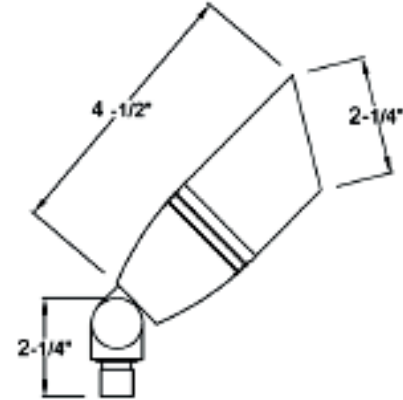

DIMENSIONS:

LD-103-BZ

12V LED DIRECTIONAL LIGHTS - SOLID BRASS

Ideal for walkway and pathway, stairway and more.

ELECTRICAL SPECIFICATIONS:

- Voltage: 12V AC/DC
- Wattage: 7W Max (5W included)
- Efficacy: 78LM/W/71LM/W

HOUSING SPECIFICATIONS:

- Housing Material: Cast Solid Brass
- Finish: Antique Bronze
- 3FT. STP-2 18AWG lead wire
- 8-1/2" Non-metallic Spike
- Silicon-filled Wire Nuts
- IP rating: IP67, Wet Locations