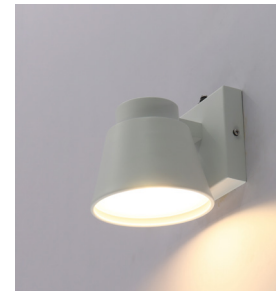

Photometrics: LRS-MC-MCT5-P-WH

BUD Rating: B0-U3-G1

Other Views:

Night View

Performance Table: LRS-MC-MCT5-P-WH

MODEL NO.	Wattage	Voltage	Lumens	Color Temp.	BUG Rating	LPW
LRS-MC-MCT5-P-WH	10W	120V	700LM	2700K 3000K 3500K 4000K 5000K	B0-U3-G1	70

Sample Ordering

Model	Style	Color Temp.	Photocell	Housing				
LRS	-	MC	-	MCT5	-	P	-	WH

Factory-Installed Options:

Blank = No Option For Accessories
OPT-EM-LRS-MC = EXTERNAL BACK BOX

FACTORY-INSTALLED OPTIONS:

Other Model: