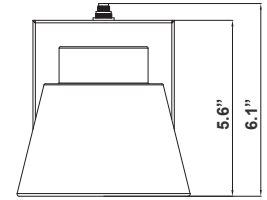

LRS SERIES Outdoor Lighting

LRS-MC-MCT5-P-WH
MINI-CONE OUTDOOR WALL SCONCE WITH PHOTOCELL, 5" HEIGHT

MCT Multi Power/Wattage (Selectable)

WESTGATE
THE FUTURE IS HERE...AND IT'S QUITE BRIGHT!

Customer Name: _____

Project Name: _____

Note: _____

Type: _____

LED Seaside Outdoor Wall Lantern with aluminum housing & powder-coated finish, acrylic diffuser. Ideal for general site lighting, residential buildings, doorway, pathway and parking areas.

5 1/2"(W) x 6.1"(H) x 6.45"(D)
Back Plate 5"(Diameter)

Features

- Aluminum Housing and Steel Back Plate
- Frosted Glass Lens
- 7-Year Warranty
- Multi CCT Switch is Inside Fixture

Technical Specifications

Electrical:

- Voltage: 120V AC 60Hz
- Wattage: 10W
- Power Factor: >0.90
- Efficacy: 70 LPW

Mechanical:

- Photocell Included
- Powder Coated Finish With Glass Cover
- Frosted Glass Lens
- Operating Temperature: -22°F to 104°F
- Wet Location
- 7-Year Warranty
- IP42, Suitable for outdoor use

Lighting:

- Dimming: TRIAC dimming
- Total Lumens: 700LM
- Color Temperatures: 2700K/3000K/3500K/4000K/5000K
- Color Rendering Index: CRI ≥ 80
- Beam Angle: 90° x 110°
- Rated life: 70,000 Hrs

Applications:

- LED Seaside Outdoor Wall Lantern with aluminum housing & powder-coated finish, acrylic diffuser. Ideal for general site lighting, residential buildings, doorway, pathway and parking areas.

Other Models:

- 10W | 700LM | LRS-MC-MCT5-P-BK
- 10W | 700LM | LRS-MC-MCT5-P-BN
- 10W | 700LM | LRS-MC-MCT5-P-BR

Phone: (877) 805-2252 | Fax: (877) 805-2252
www.westgatemfg.com