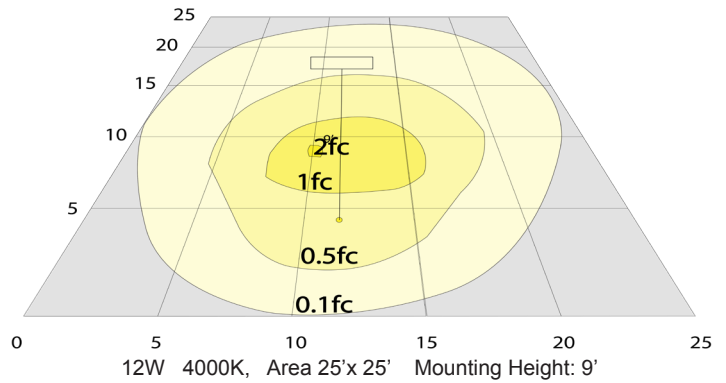

- 10W | 700LM | LRS-MC-MCT5-P-BK
- 10W | 700LM | LRS-MC-MCT5-P-BN
- 10W | 700LM | LRS-MC-MCT5-P-BR

Phone: (877) 805-2252 | Fax: (877) 805-2252
www.westgatemfg.com

Photometrics: LRS-MC-MCT5-P-WH

BUD Rating: B0-U3-G1

Other Views:

Side View

Front View

Night View

Performance Table: LRS-MC-MCT5-P-WH

MODEL NO.	Wattage	Voltage	Lumens	Color Temp.	BUG Rating	LPW
LRS-MC-MCT5-P-WH	10W	120V	700LM	2700K 3000K 3500K 4000K 5000K	B0-U3-G1	70