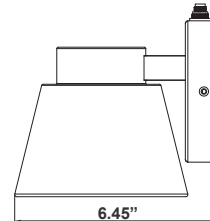

LRS SERIES Outdoor Lighting

LRS-MC-MCT5-P-WH
MINI-CONE OUTDOOR WALL SCONCE WITH PHOTOCELL, 5" HEIGHT

MCT Multi Power/Wattage (Selectable)

WESTGATE
THE FUTURE IS HERE...AND IT'S QUITE BRIGHT!

Customer Name: _____

Project Name: _____

Note: _____

Type: _____

LED Seaside Outdoor Wall Lantern with aluminum housing & powder-coated finish, acrylic diffuser. Ideal for general site lighting, residential buildings, doorway, pathway and parking areas.

5 1/2"(W) x 6.1"(H) x 6.45"(D)
Back Plate 5"(Diameter)

Features

- Aluminum Housing and Steel Back Plate
- Frosted Glass Lens
- 7-Year Warranty
- Multi CCT Switch is Inside Fixture

Technical Specifications

Electrical:

- Voltage: 120V AC 60Hz
- Wattage: 10W
- Power Factor: >0.90
- Efficacy: 70 LPW

Mechanical:

- Photocell Included
- Powder Coated Finish With Glass Cover
- Frosted Glass Lens
- Operating Temperature: -22°F to 104°F
- Wet Location
- 7-Year Warranty
- IP42, Suitable for outdoor use

Lighting:

- Dimming: TRIAC dimming
- Total Lumens: 700LM
- Color Temperatures: 2700K/3000K/3500K/4000K/5000K
- Color Rendering Index: CRI ≥ 80
- Beam Angle: 90° x 110°
- Rated life: 70,000 Hrs

Applications:

- LED Seaside Outdoor Wall Lantern with aluminum housing & powder-coated finish, acrylic diffuser. Ideal for general site lighting, residential buildings, doorway, pathway and parking areas.

Other Models:

- 10W | 700LM | LRS-MC-MCT5-P-BK
- 10W | 700LM | LRS-MC-MCT5-P-BN
- 10W | 700LM | LRS-MC-MCT5-P-BR

Phone: (877) 805-2252 | Fax: (877) 805-2252
www.westgatemfg.com