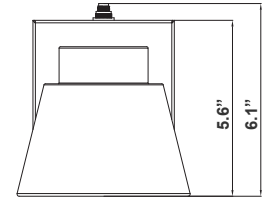

LED Seaside Outdoor Wall Lantern with aluminum housing & powder-coated finish, acrylic diffuser. Ideal for general site lighting, residential buildings, doorway, pathway and parking areas.

5 1/2" (W) x 6.1" (H) x 6.45" (D)
Back Plate 5" (Diameter)

Features

- Aluminum Housing and Steel Back Plate
- Frosted Glass Lens
- 7-Year Warranty
- Multi CCT Switch is Inside Fixture

Technical Specifications

Electrical:

- Voltage: 120V AC 60Hz
- Wattage: 10W
- Power Factor: >0.90
- Efficacy: 70 LPW

Mechanical:

- Photocell Included
- Powder Coated Finish With Glass Cover
- Frosted Glass Lens
- Operating Temperature: -22°F to 104°F
- Wet Location
- 7-Year Warranty
- IP42, Suitable for outdoor use

Lighting:

- Dimming: TRIAC dimming
- Total Lumens: 700LM
- Color Temperatures: 2700K/3000K/3500K/4000K/5000K
- Color Rendering Index: CRI ≥ 80
- Beam Angle: 90° x 110°
- Rated life: 70,000 Hrs

Applications:

- LED Seaside Outdoor Wall Lantern with aluminum housing & powder-coated finish, acrylic diffuser. Ideal for general site lighting, residential buildings, doorway, pathway and parking areas.

Other Models:

- 10W | 700LM | LRS-MC-MCT5-P-WH
- 10W | 700LM | LRS-MC-MCT5-P-WH
- 10W | 700LM | LRS-MC-MCT5-P-BK

Phone: (877) 805-2252 | Fax: (877) 805-2252
www.westgatemfg.com