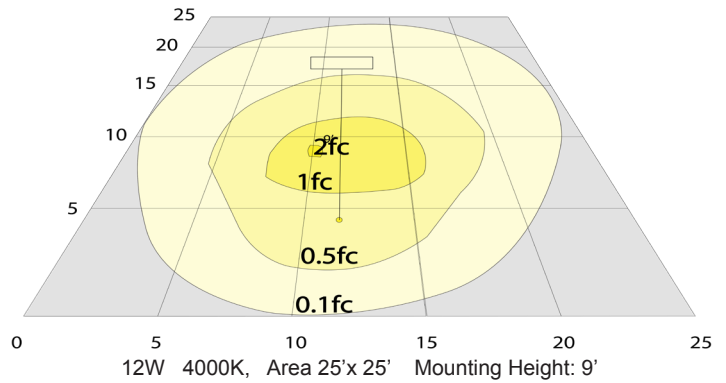

- 10W | 700LM | LRS-MC-MCT5-P-WH
- 10W | 700LM | LRS-MC-MCT5-P-WH
- 10W | 700LM | LRS-MC-MCT5-P-BK

Phone: (877) 805-2252 | Fax: (877) 805-2252
www.westgatemfg.com

Photometrics: LRS-MC-MCT5-P-BN

BUD Rating: B0-U3-G1

Other Views:

Side View

Night View

Performance Table: LRS-MC-MCT5-P-BN

MODEL NO.	Wattage	Voltage	Lumens	Color Temp.	BUG Rating	LPW
LRS-MC-MCT5-P-BN	10W	120V	700LM	2700K 3000K 3500K 4000K 5000K	B0-U3-G1	70

Sample Ordering