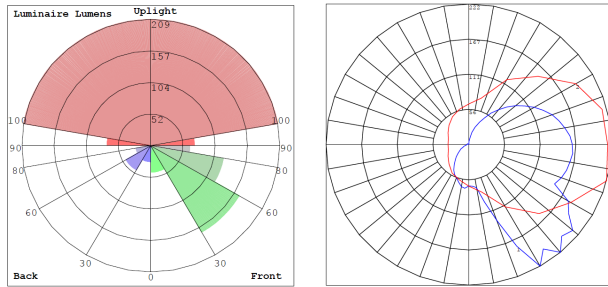

Photometrics: LRS-MC-MCT5-P-BN

BUD Rating: B0-U3-G1