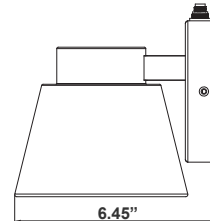

LED Seaside Outdoor Wall Lantern with aluminum housing & powder-coated finish, acrylic diffuser. Ideal for general site lighting, residential buildings, doorway, pathway and parking areas.

5 1/2" (W) x 6.1" (H) x 6.45" (D)
Back Plate 5" (Diameter)

Features

- Aluminum Housing and Steel Back Plate
- Frosted Glass Lens
- 7-Year Warranty
- Multi CCT Switch is Inside Fixture

Technical Specifications

Electrical:

- Voltage: 120V AC 60Hz
- Wattage: 10W
- Power Factor: >0.90
- Efficacy: 70 LPW

Mechanical:

- Photocell Included
- Powder Coated Finish With Glass Cover
- Frosted Glass Lens
- Operating Temperature: -22°F to 104°F
- Wet Location
- 7-Year Warranty
- IP42, Suitable for outdoor use

Lighting:

- Dimming: TRIAC dimming
- Total Lumens: 700LM
- Color Temperatures: 2700K/3000K/3500K/4000K/5000K
- Color Rendering Index: CRI ≥ 80
- Beam Angle: 90° x 110°
- Rated life: 70,000 Hrs

Applications:

- LED Seaside Outdoor Wall Lantern with aluminum housing & powder-coated finish, acrylic diffuser. Ideal for general site lighting, residential buildings, doorway, pathway and parking areas.

Other Models:

- 10W | 700LM | LRS-MC-MCT5-P-WH
- 10W | 700LM | LRS-MC-MCT5-P-WH
- 10W | 700LM | LRS-MC-MCT5-P-BK

Phone: (877) 805-2252 | Fax: (877) 805-2252
www.westgatemfg.com