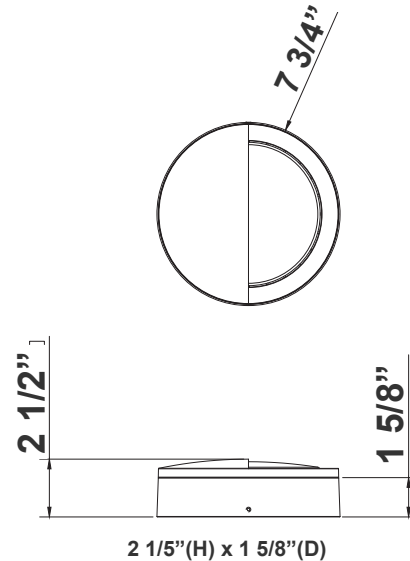

Features

- Back plate: Die-cast aluminum
- Multi Color Temperature & Multi Power/Wattage (Selectable)
- Waterproof-Sealed Glass Lens
- 7-Year Warranty

Technical Specifications

Electrical:

- Voltage: 120-277V AC 60Hz
- Wattage: 9W/12W/15W
- Power Factor: >0.90
- Efficacy: 85LM/W

WG-20250128

Photometrics: BKRD-15W-MCTP-P

BUD Rating: B1-U3-G1

30W 5000K, Area 35'x 45' Mounting Height: 9'

Other Views: BKRD-15W-MCTP-P

Bronze:

Side View

Back View