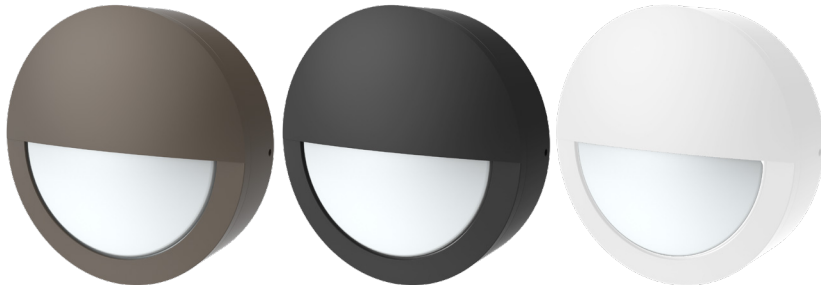

BKRN SERIES Outdoor Lighting

BKRN-15W-MCTP-BR-P

BKRN-15W-MCTP-BK-P

ROUND BULKHEADS, POWER & CCT SELECTABLE, WITH PHOTOCELL

MCTP Multi Color Temperature & Multi Power/Wattage (Selectable)

WESTGATE

THE FUTURE IS HERE...AND IT'S QUITE BRIGHT!

Customer Name: _____

Project Name: _____

Note: _____

Type: _____

Selection:

ROUND BULKHEADS are versatile, power and CCT selectable fixtures with a built-in photocell for enhanced energy efficiency and adaptive lighting.

Features

- Back plate: Die-cast aluminum
- Multi Color Temperature & Multi Power/Wattage (Selectable)
- Waterproof-Sealed Glass Lens
- 7-Year Warranty

Technical Specifications

Electrical:

- Voltage: 120-277V AC 60Hz
- Wattage: 9W/12W/15W
- Power Factor: >0.90
- Efficacy: 85LM/W

Mechanical:

- Back plate: Die-cast aluminum
- Waterproof-Sealed Glass Lens
- Non-Cutoff Optics Ideal for Maximum Light Distribution
- Operating Temperature: -4°F to +113°F
- 7-Year Warranty
- IP65, Suitable For Wet Location