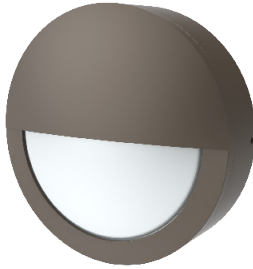

BKRN SERIES Outdoor Lighting

BKRN-15W-MCTP-BR-P

BKRN-15W-MCTP-BK-P

ROUND BULKHEADS, POWER & CCT SELECTABLE, WITH PHOTOCELL

MCTP Multi Color Temperature & Multi Power/Wattage (Selectable)

WESTGATE

THE FUTURE IS HERE...AND IT'S QUITE BRIGHT!

Features

- Back plate: Die-cast aluminum
- Multi Color Temperature & Multi Power/Wattage (Selectable)
- Waterproof-Sealed Glass Lens
- 7-Year Warranty

Technical Specifications

Electrical:

- Voltage: 120-277V AC 60Hz
- Wattage: 9W/12W/15W
- Power Factor: >0.90
- Efficacy: 85LM/W

Mechanical:

- Back plate: Die-cast aluminum
- Waterproof-Sealed Glass Lens
- Non-Cutoff Optics Ideal for Maximum Light Distribution
- Operating Temperature: -4°F to +113°F
- 7-Year Warranty
- IP65, Suitable For Wet Location

WG-20250128

Photometrics: BKRD-15W-MCTP-P

BUD Rating: B1-U3-G1

30W 5000K, Area 35'x 45' Mounting Height: 9'

Other Views: BKRD-15W-MCTP-P

Bronze:

Side View

Back View