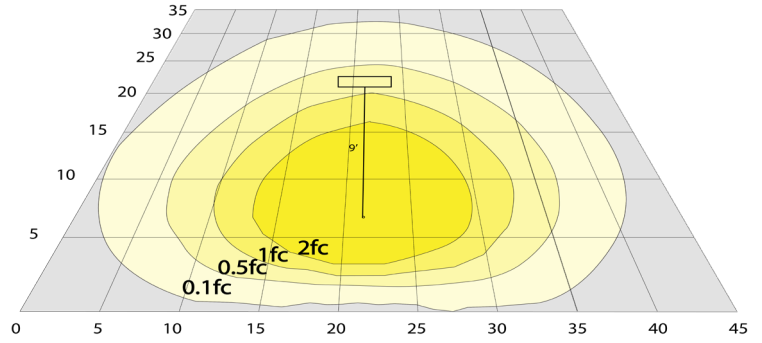

Lighting:

- Dimming: 0-10V Dimming
- Multi Color Temperature & Multi Power/Wattage (Selectable)
- LED Type/Brand: 1275LUMILEDS
- Front: Polycarbonate Lens and Housing
- Total Lumens: 850LM
- Color Temperatures: 3000K/4000K/5000K
- Color Rendering Index: CRI ≥ 70
- Beam Angle: 100°
- Rated life: 70,000 Hrs

WG-20250128

Photometrics: BKRD-15W-MCTP-P

BUD Rating: B1-U3-G1

30W 5000K, Area 35'x 45' Mounting Height: 9'

Other Views: BKRD-15W-MCTP-P

Bronze:

Side View

Back View