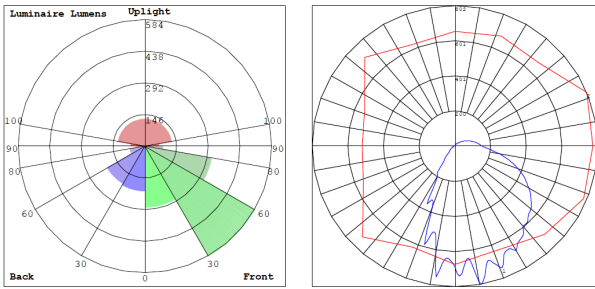

Lighting:

- Dimming: 0-10V Dimming
- Multi Color Temperature & Multi Power/Wattage (Selectable)
- LED Type/Brand: 1275LUMILEDS
- Front: Polycarbonate Lens and Housing
- Total Lumens: 850LM
- Color Temperatures: 3000K/4000K/5000K
- Color Rendering Index: CRI ≥ 70
- Beam Angle: 100°
- Rated life: 70,000 Hrs

WG-20250128

Photometrics: BKRD-15W-MCTP-P

BUD Rating: B1-U3-G1

30W 5000K, Area 35'x 45' Mounting Height: 9'

Other Views: BKRD-15W-MCTP-P

Bronze:

Side View

Back View