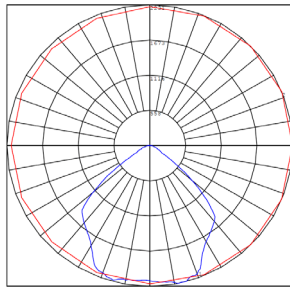

Phone: (877) 805-2252 | Fax: (877) 805-2252
www.westgatemfg.com

WG-07212022

Photometrics: WSX-20-40W-MCTP-HLA

BUD Rating: B2-U1-G1

Other Views:

Side View

Front View

Back View