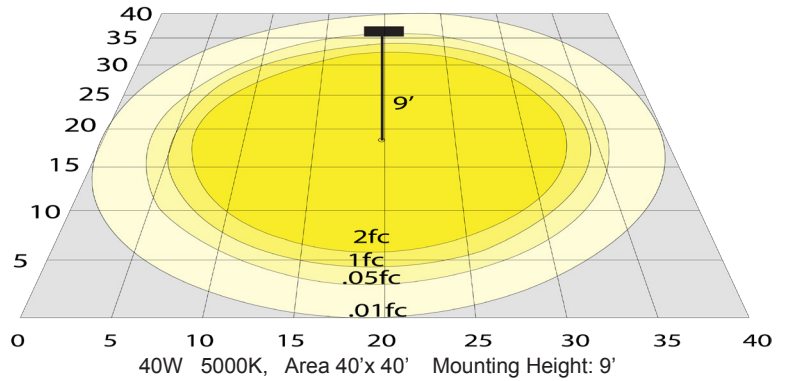

Phone: (877) 805-2252 | Fax: (877) 805-2252
www.westgatemfg.com

WG-07212022

Photometrics: WSX-20-40W-MCTP-HLA

BUD Rating: B2-U1-G1

Other Views:

Side View

Front View

Back View

Performance Table: WSX-20-40W-MCTP-HLA

| MODEL NO. | Wattage | Voltage | Lumens | Color Temp. | BUG Ratin | LPW |
|---------------------|-------------------|----------|----------------------------|-------------------------|-----------|-----|
| WSX-20-40W-MCTP-HLA | 20W 30W 40W | 120-277V | 2000LM 3000LM 4000LM | 3000K 4000K 5000K | B2-U1-G1 | 100 |