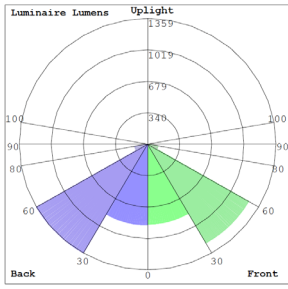

Photometrics: WSX-20-40W-MCTP-HLA

BUD Rating: B2-U1-G1