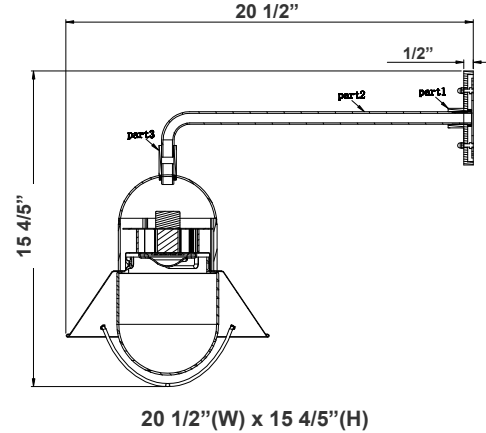

Features

- Aluminum Housing and Steel Back Plate
- White Glass Lens
- Black Finish
- 7-Year Warranty
- Multi CCT Power Switch is Inside Fixture

Technical Specifications

Electrical:

- Voltage: 120-277V AC 60Hz
- Wattage: 20W/30W/40W
- Power Factor: >0.90
- Efficacy: 100 LPW

Mechanical:

- Aluminum Housing and Steel Back Plate
- White Glass Lens
- Black Finish
- Operating Temperature: -4°F to 104°F
- Wet Location
- 7-Year Warranty
- IP42, Suitable for outdoor use

Lighting:

- Dimming: Dimming: (Dual Function) Triac Dimmable at 120V & 0-10V Dimming at 120-277V
- Total Lumens: 4000LM Max.
- Color Temperatures: 3000K/4000K/5000K
- Color Rendering Index: CRI ≥ 80
- Beam Angle: 90° x 110°
- Rated life: 70,000 Hrs

Applications:

- LED Seaside Outdoor Wall Lantern with aluminum housing & powder-coated finish, acrylic diffuser. Ideal for general site lighting, residential buildings, doorway, pathway and parking areas.

Phone: (877) 805-2252 | Fax: (877) 805-2252
www.westgatemfg.com

WG-07212022