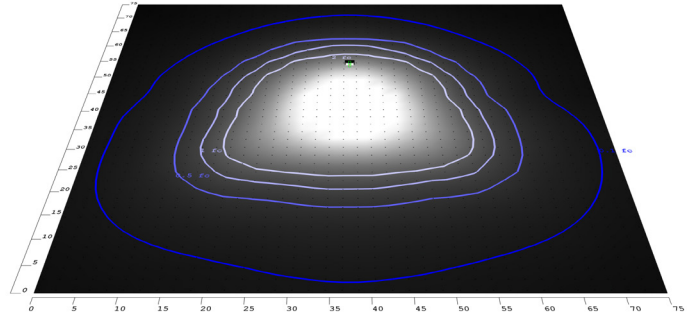

WG-ZY-24-2Z

Photometrics: WAX-90-120W-MCTP-BK

BUD Rating: B3-U3-G3

Area 75'x 75' Mounting Height: 8'

Other Views:

Side View

Front View

Bottom View