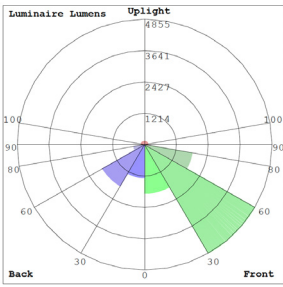

Lighting:

- Dimming: 0~10V Dimmable
- Multi CCT and Power (Switches are inside fixture)
- Lumileds 2835, High CRI.
- Total Lumens: 16800LM Max
- Color Temperatures: 3000K/4000K/5000K
- Color Rendering Index: CRI ≥ 80
- Beam Angle: H127° x V85°
- Rated life: 70,000 Hrs

WG-ZY-24-2Z

Photometrics: WAX-90-120W-MCTP-BK

BUD Rating: B3-U3-G3

Area 75'x 75' Mounting Height: 8'

Other Views:

Side View

Front View

Bottom View