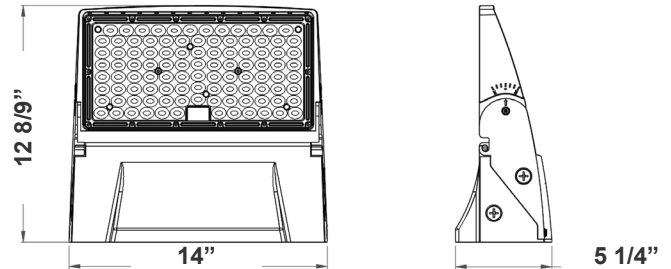

WAX SERIES

Outdoor Lighting

WESTGATE
THE FUTURE IS HERE...AND IT'S QUITE BRIGHT!

WAX-90-120W-MCTP-BK

MCTP Multi Color Temperature & Multi Power/Wattage (Selectable)

Customer Name: _____

Project Name: _____

Note: _____

Type: _____

Ideal for general site lighting, alleys, loading docks, doorway, pathway, and parking areas. Great for use with motion sensors or another instant on/off controls.

14" (W) x 12 8/9" (H) x 5 1/4" (D)

Features

- High Light Transmittance, Anti-UV and Fire Resistant PC Lens
- Two 1/2" Knockouts on Each Side
- Die-Cast Aluminum With Powder Coat Finish
- 7-Year Warranty
- Multi CCT and Power (Switches are inside fixture)

Technical Specifications

Electrical:

- Voltage: 120-277V AC 60Hz
- Wattage: 90W/105W/120W
- Power Factor: >0.9
- THD: <20%
- Efficacy: 140 LPW

Mechanical:

- Die-Cast Aluminum With Powder Coat Finish
- High Light Transmittance, Anti-UV and Fire Resistant Shatterproof PC Lens
- DC Button Photocell with ON/OFF switch Included
- Light Head Can Be Adjusted From 0° to 90°
- Full Cutoff, Dark Sky Compliant
- Two 1/2" Knockouts on Each Side
- Operating Temperature: -40°F -113°F
- 7-Year Warranty
- IP65, Suitable For Wet Location

Lighting:

- Dimming: 0~10V Dimmable
- Multi CCT and Power (Switches are inside fixture)
- Lumileds 2835, High CRI.
- Total Lumens: 16800LM Max
- Color Temperatures: 3000K/4000K/5000K
- Color Rendering Index: CRI ≥ 80
- Beam Angle: H127° x V85°
- Rated life: 70,000 Hrs

Applications:

- Entrance Lighting
- Courtyard Lighting
- Industrial Lighting
- Outdoor Landscape Lighting
- Building The hotel
- Wall Lighting Area And So On

Phone: (877) 805-2252 | Fax: (877) 805-2252
www.westgatemfg.com |

WG-ZY-24-2Z