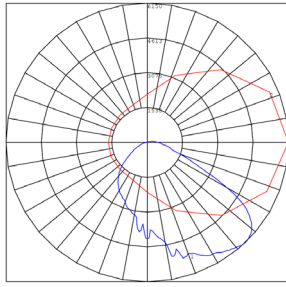

Lighting:

- Dimming: 0~10V Dimmable
- Multi CCT and Power (Switches are inside fixture)
- Lumileds 2835, High CRI.
- Total Lumens: 16800LM Max
- Color Temperatures: 3000K/4000K/5000K
- Color Rendering Index: CRI ≥ 80
- Beam Angle: H127° x V85°
- Rated life: 70,000 Hrs

WG-ZY-24-2Z

Photometrics: WAX-90-120W-MCTP-BK

BUD Rating: B3-U3-G3

Area 75'x 75' Mounting Height: 8'

Other Views:

Side View

Front View

Bottom View