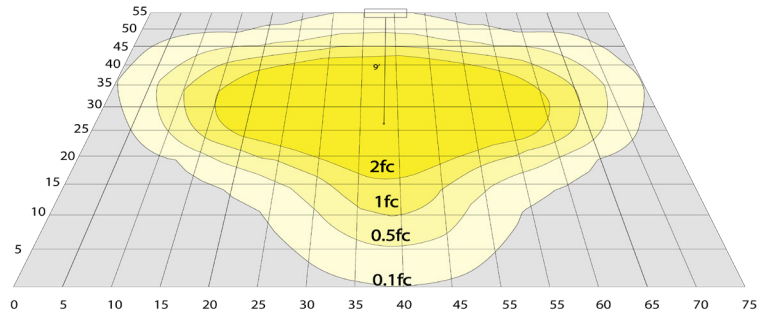

20W 5000K, Area55'x 75' Mounting Height: 9'