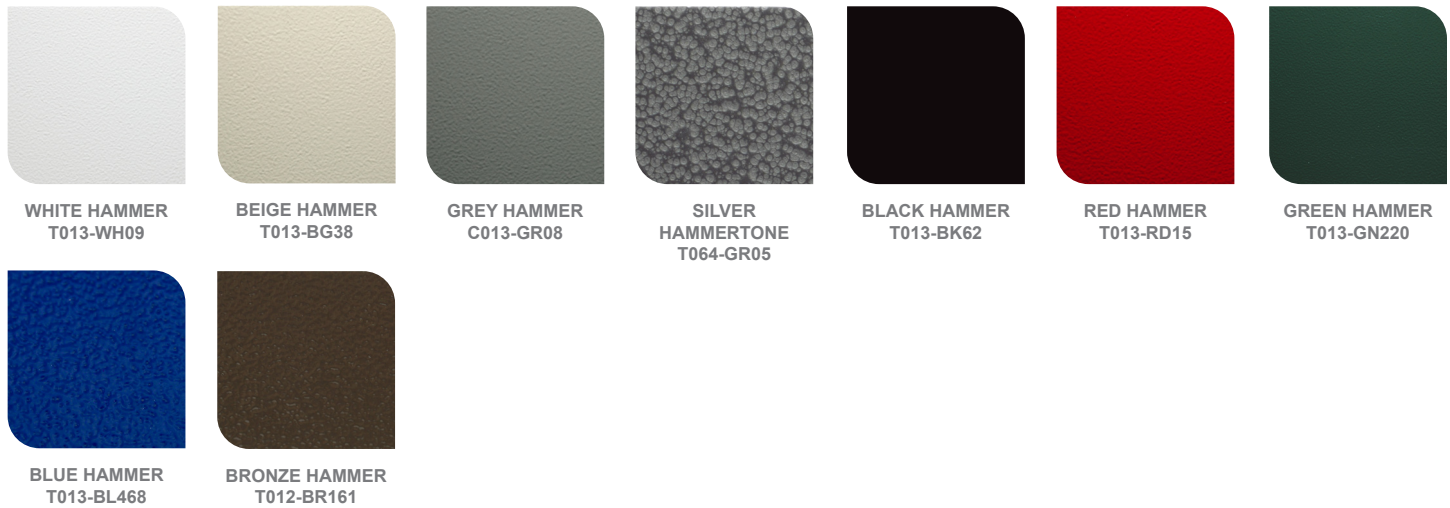

- BR = Bronze
- SIL = Silver
- WH = White

**FACTORY INSTALLED OPTIONS:**

**COLOR CHART:** \* Choose from one of our Premium Colors with no set-up fee.

**Gloss:**

**Hammer:**

**Texture:**

**Vein:**