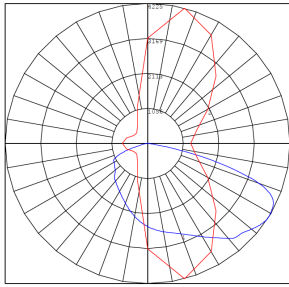

Photometrics: GPX-18-60W-MCTP-CM

BUD Rating: B1-U1-G0