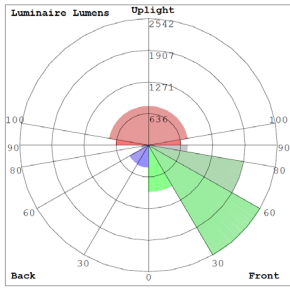

Customer Name: _____

Project Name: _____

Note: _____

Type: _____

Avail. Finishes:

8.3"(W) x 6.69"(H) x 5.43"(D)

A durable and energy-efficient outdoor lighting solution, designed with a cutoff lens to minimize glare and light pollution. Ideal for enhancing security and visibility in commercial, industrial, and residential applications while maintaining compliance with dark-sky regulations.

Lighting:

- Multi Color Temperature & Multi Power/Wattage (Switches are inside fixture)
- Dimming: 0-10V Dimming
- Multi Power & CCT (Switches are inside fixture)
- Adjustable throw (Narrow, Medium & Wide)
- Total Lumens: 8100LM Max.
- Color Temperature: 3000K/4000K/5000K
- CRI: >70
- Lifespan: 70000 Hrs.

WG-08152025

Photometrics: WPMAX-40-60W-MCTP

BUG Rating: B2-U3-G3

Area 60'x 65' Mounting Height: 9'

Other Views:

Bronze:

Side View

Front View

Back View

Black:

Side View

Front View

Back View

Silver:

Side View

Front View