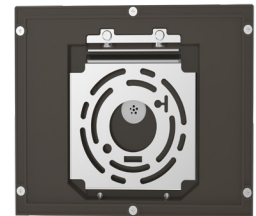

Customer Name: _____

Project Name: _____

Note: _____

Type: _____

Avail. Finishes:

8.3"(W) x 6.69"(H) x 5.43"(D)

A durable and energy-efficient outdoor lighting solution, designed with a cutoff lens to minimize glare and light pollution. Ideal for enhancing security and visibility in commercial, industrial, and residential applications while maintaining compliance with dark-sky regulations.

Features

- ADC12 Aluminum Heat Sink, Outdoor Powder Coating
- Multi Color Temperature & Multi Power/Wattage (Switches are inside fixture)
- Adjustable throw (Narrow, Medium & Wide)
- Prismatic Borosilicate Glass Lens
- Photocell included

Back View

Black:

Side View

Front View

Back View

Silver:

Side View

Front View