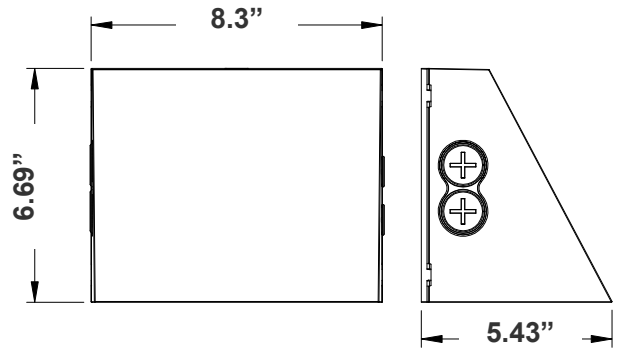

Customer Name: _____

Project Name: _____

Note: _____

Type: _____

Avail. Finishes:

8.3"(W) x 6.69"(H) x 5.43"(D)

A durable and energy-efficient outdoor lighting solution, designed with a cutoff lens to minimize glare and light pollution. Ideal for enhancing security and visibility in commercial, industrial, and residential applications while maintaining compliance with dark-sky regulations.

WG-08152025

Photometrics: WPMAX-40-60W-MCTP

BUG Rating: B2-U3-G3

Area 60'x 65' Mounting Height: 9'

Other Views:

Bronze:

Side View

Front View