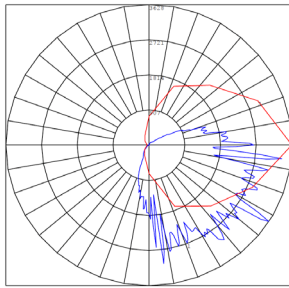

Photometrics: WPMAX-40-60W-MCTP

BUG Rating: B2-U3-G3

Area 60'x 65' Mounting Height: 9'