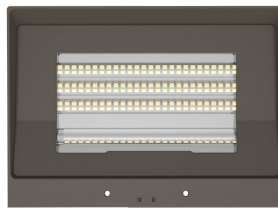

Photometrics: WPMAX-40-60W-MCTP

BUG Rating: B2-U3-G3

Area 60'x 65' Mounting Height: 9'

Other Views:

Bronze:

Front View

Black:

Back View

Silver:

Performance Table: WPMAX-40-60W-MCTP

MODEL NO.	Wattage	Voltage	Lumens	Color Temp.	BUG Rating	LPW
WPMAX-40-60W-MCTP	40W	120-277V	5400LM	3000K	B2-U3-G3	135
WPMAX-40-60W-MCTP-BK	50W		6750LM	4000K		
WPMAX-40-60W-MCTP-SIL	60W		8100LM	5000K