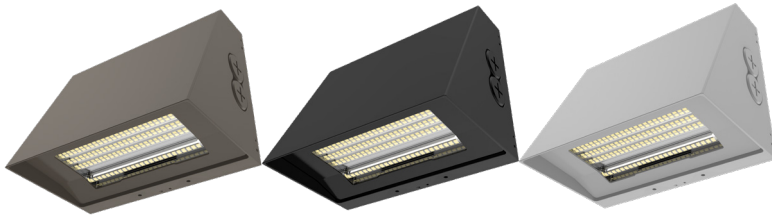

WPMAX SERIES

LED OUTDOOR LIGHTING

WESTGATE
THE FUTURE IS HERE...AND IT'S QUITE BRIGHT!

WPMAX-40-60W-MCTP
WPMAX-40-60W-MCTP-BK
WPMAX-40-60W-MCTP-SIL

MAX-FEATURE WALL PACK, LENS TYPE SELECTABLE TYPE 2, 3, 4
MCTP Multi Color Temperature & Multi Power/Wattage (Selectable)

Customer Name: _____

Project Name: _____

Note: _____

Type: _____

Avail. Finishes:

8.3"(W) x 6.69"(H) x 5.43"(D)

A durable and energy-efficient outdoor lighting solution, designed with a cutoff lens to minimize glare and light pollution. Ideal for enhancing security and visibility in commercial, industrial, and residential applications while maintaining compliance with dark-sky regulations.

Features

- ADC12 Aluminum Heat Sink, Outdoor Powder Coating
- Multi Color Temperature & Multi Power/Wattage (Switches are inside fixture)
- Adjustable throw (Narrow, Medium & Wide)
- Prismatic Borosilicate Glass Lens
- Photocell included

Technical Specifications

Electrical:

- Input Wattage: 40W/50W/60W
- Input Voltage: 120-277V AC 50/60Hz
- Input current: 0.6A
- Power factor: >0.9
- Efficacy: 135 LPW

Mechanical:

- ADC12 Aluminum Heat Sink, Outdoor Powder Coating
- Photocell included
- Lens: Prismatic Borosilicate Glass Lens
- Same Footprint as Traditional HID Wall Packs
- Four 1/2" Hubs: 1 top, 1 on Each Side, 1 Rear
- Mounting: Wall Mounting
- Operating Temperature: -40°F ~ 122°F
- IP rating: IP65, Wet Locations
- 7-Year Warranty