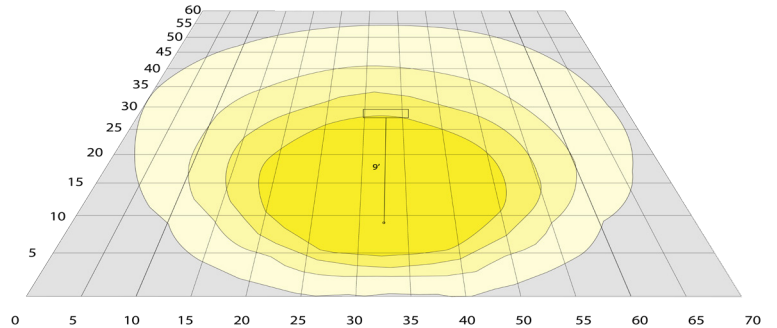

WG-08152025

Photometrics: WPMAX-40-60W-MCTP

BUG Rating: B2-U3-G3

Area 60'x 65' Mounting Height: 9'

Other Views:

Bronze:

Side View

Front View

Back View

Black:

Side View

Front View

Back View

Silver:

Side View

Front View