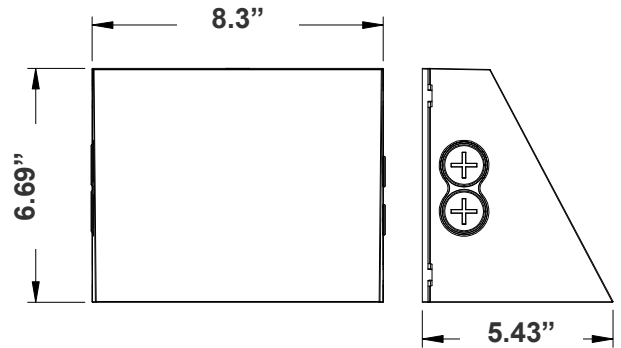

MCT Multi Color Temperature (Selectable)

Customer Name: _____

Project Name: _____

Note: _____

Type: _____

Avail. Finishes:

8.3"(W) x 6.69"(H) x 5.43"(D)

A durable and energy-efficient outdoor lighting solution, designed with a cutoff lens to minimize glare and light pollution. Ideal for enhancing security and visibility in commercial, industrial, and residential applications while maintaining compliance with dark-sky regulations.