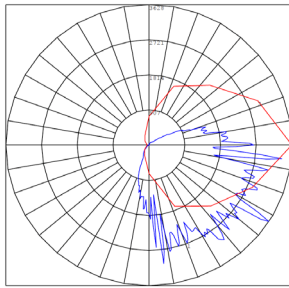

Photometrics: WPMAX-27-45W-MCT-VC

BUG Rating: B2-U3-G3

Area 60'x 65' Mounting Height: 9'