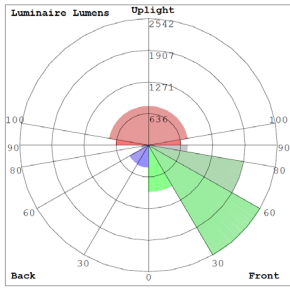

Lighting:

- Multi Color Temperature (Selectable)
- Dimming: 0-10V Dimming
- Multi Power & CCT (Switches are inside fixture)
- Adjustable throw (Narrow, Medium & Wide)
- Total Lumens: 6075LM Max.
- Color Temperature: 3000K/4000K/5000K
- CRI: >70
- Lifespan: 70000 Hrs.

WG-08152025

Photometrics: WPMAX-27-45W-MCT-VC

BUG Rating: B2-U3-G3

Area 60'x 65' Mounting Height: 9'

Other Views:

Bronze:

Side View

Front View

Back View

Black:

Side View

Front View

Back View

Silver:

Side View

Front View