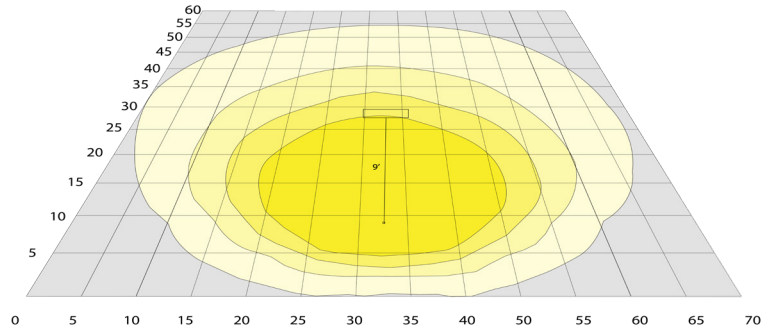

WG-08152025

Photometrics: WPMAX-27-45W-MCT-VC

BUG Rating: B2-U3-G3

Area 60'x 65' Mounting Height: 9'

Other Views:

Bronze:

Side View

Front View

Back View

Black:

Side View

Front View

Back View

Silver:

Side View

Front View