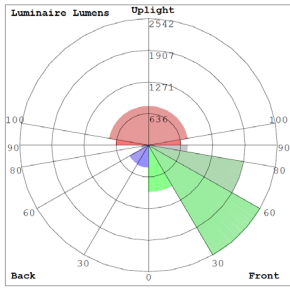

Lighting:

- Multi Color Temperature & Multi Power/Wattage (Switches are inside fixture)
- Dimming: 0-10V Dimming
- Multi Power & CCT (Switches are inside fixture)
- Adjustable throw (Narrow, Medium & Wide)
- Total Lumens: 6075LM Max.
- Color Temperature: 3000K/4000K/5000K
- CRI: >70
- Lifespan: 70000 Hrs.

WG-08152025

Photometrics: WPMAX-60-100W-MCTP

BUG Rating: B2-U3-G3

Area 60'x 65' Mounting Height: 9'

Other Views:

Bronze:

Side View

Front View

Back View

Side View

Front View

Back View

Silver:

Side View

Front View

Back View