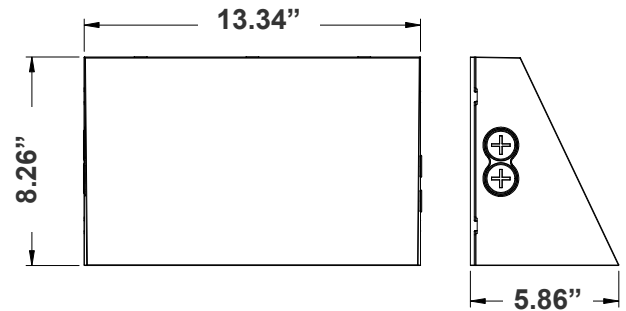

MCTP Multi Color Temperature & Multi Power/Wattage (Selectable)

Customer Name: _____

Project Name: _____

Note: _____

Type: _____

Avail. Finishes:

13.34"(W) x 8.26"(H) x 5.86"(D)

A durable and energy-efficient outdoor lighting solution, designed with a cutoff lens to minimize glare and light pollution. Ideal for enhancing security and visibility in commercial, industrial, and residential applications while maintaining compliance with dark-sky regulations.

WG-08152025

Photometrics: WPMAX-60-100W-MCTP

BUG Rating: B2-U3-G3

Area 60'x 65' Mounting Height: 9'

Other Views:

Bronze:

Side View

Front View