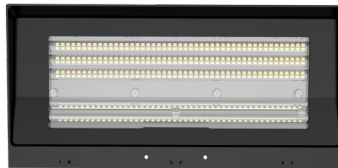

WG-08152025

Photometrics: WPMAX-60-100W-MCTP

BUG Rating: B2-U3-G3

Area 60'x 65' Mounting Height: 9'

Other Views:

Bronze:

Side View

Front View

Back View

Side View

Front View

Back View

Silver:

Side View

Front View

Back View