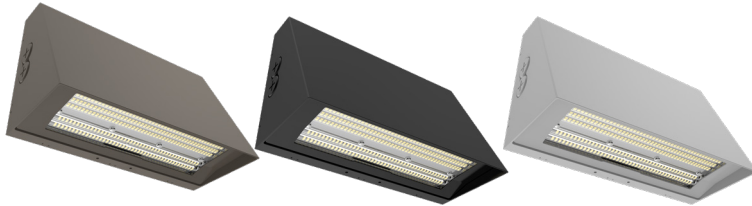

WPMAX SERIES

LED OUTDOOR LIGHTING

WESTGATE
THE FUTURE IS HERE...AND IT'S QUITE BRIGHT!

WPMAX-60-100W-MCTP
WPMAX-60-100W-MCTP-BK
WPMAX-60-100W-MCTP-SIL

MAX-FEATURE WALL PACK, LENS TYPE SELECTABLE TYPE 2, 3, 4

MCTP Multi Color Temperature & Multi Power/Wattage (Selectable)

Customer Name: _____

Project Name: _____

Note: _____

Type: _____

Avail. Finishes:

13.34"(W) x 8.26"(H) x 5.86"(D)

A durable and energy-efficient outdoor lighting solution, designed with a cutoff lens to minimize glare and light pollution. Ideal for enhancing security and visibility in commercial, industrial, and residential applications while maintaining compliance with dark-sky regulations.

Features

- ADC12 Aluminum Heat Sink, Outdoor Powder Coating
- Multi Color Temperature & Multi Power/Wattage (Switches are inside fixture)
- Adjustable throw (Narrow, Medium & Wide)
- Prismatic Borosilicate Glass Lens
- Photocell included

Technical Specifications

Electrical:

- Input Wattage: 24W/32W/45W
- Input Voltage: 120-277V AC 50/60Hz
- Input current: 0.6A
- Power factor: >0.9
- Efficacy: 135 LPW

Mechanical:

- ADC12 Aluminum Heat Sink, Outdoor Powder Coating
- Photocell included
- Lens: Prismatic Borosilicate Glass Lens
- Same Footprint as Traditional HID Wall Packs
- Four 1/2" Hubs: 1 top, 1 on Each Side, 1 Rear
- Mounting: Wall Mounting
- Operating Temperature: -40°F ~ 122°F
- IP rating: IP65, Wet Locations
- 7-Year Warranty