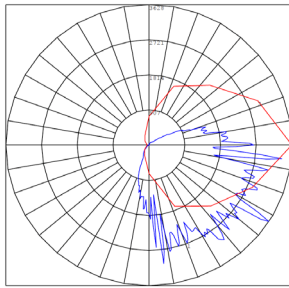

Lighting:

- Multi Color Temperature & Multi Power/Wattage (Switches are inside fixture)
- Dimming: 0-10V Dimming
- Multi Power & CCT (Switches are inside fixture)
- Adjustable throw (Narrow, Medium & Wide)
- Total Lumens: 6075LM Max.
- Color Temperature: 3000K/4000K/5000K
- CRI: >70
- Lifespan: 70000 Hrs.

WG-08152025

Photometrics: WPMAX-60-100W-MCTP

BUG Rating: B2-U3-G3

Area 60'x 65' Mounting Height: 9'

Other Views:

Bronze:

Side View

Front View

Back View

Side View

Front View

Back View

Silver:

Side View

Front View

Back View