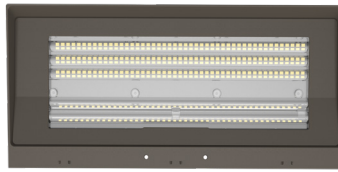

Features

- ADC12 Aluminum Heat Sink, Outdoor Powder Coating
- Multi Color Temperature & Multi Power/Wattage (Switches are inside fixture)
- Adjustable throw (Narrow, Medium & Wide)
- Prismatic Borosilicate Glass Lens
- Photocell included

WG-08152025

Photometrics: WPMAX-60-100W-MCTP

BUG Rating: B2-U3-G3

Area 60'x 65' Mounting Height: 9'

Other Views:

Bronze:

Side View

Front View

Back View

Side View

Front View

Back View

Silver:

Side View

Front View

Back View