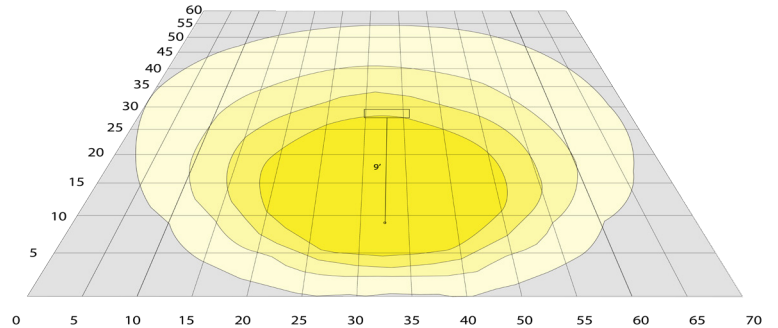

WG-08152025

Photometrics: WPMAX-60-100W-MCTP

BUG Rating: B2-U3-G3

Area 60'x 65' Mounting Height: 9'

Other Views:

Bronze:

Side View

Front View

Back View

Side View

Front View

Back View

Silver:

Side View

Front View

Back View