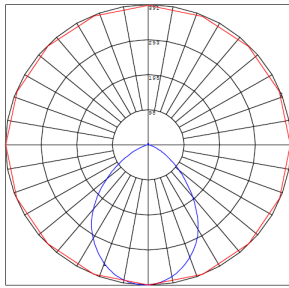

## Photometrics: RDPS4-MCTP

BUG Rating: B1-U2-G0

Simulation Based on 2700K Area 30'x 30' Mounting Height: 9'

## Other Views:

Side View

Front View

Back View