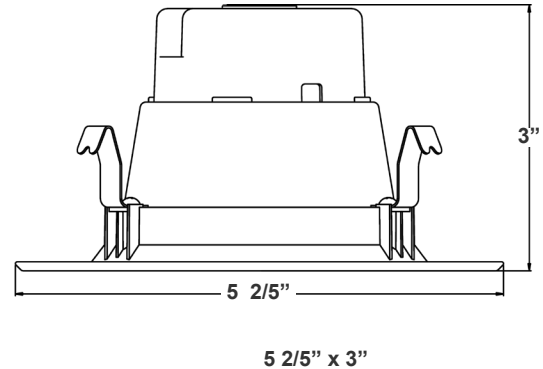

Customer Name: _____

Project Name: _____

Note: _____

Type: _____