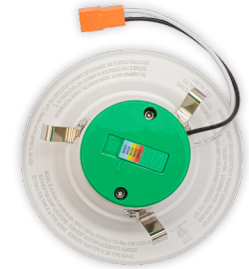

- 4" Smooth Recessed Trim
- Multi CCT (Selectable Switch on the Back of the driver)
- Isolated Driver for Improved Thermal Management
- 5-Year Warranty
- Spun Aluminum with White Powder Coat Finish

Technical Specification

Electrical:

- Voltage: 120V AC
- Output Voltage: 36VDC
- Power Factor: >0.90
- Wattage: 10W
- Efficacy: 70 LP
- Total Harmonic Distortion: ≤15 %

Mechanical:

- Spun Aluminum with White Powder Coat Finish
- Includes 8" Medium Base E-26 Screw-in Adapter That Fits any Standard Incandescent Down-light
- Maximum Ambient Temperature: 104°F
- Fits in Standard 4" Recessed Housings
- Rated life: 50,000 hrs
- Suitable For Wet Location

Other Models:

- 15W | 1275LM | RDL6-ST-MCT5

Photometrics: RDL4-ST-MCT5

BUG Rating: B1-U2-G0

Area 30'x 30' Mounting Height: 9'

Other Views:

Side View

Front View

- RDL4-BF-TRMB-BK = RDL4-BF SERIES COLOR TRIM, BAFFLE BLACK
- RDL4-BF-TRMB-BN = RDL4-BF SERIES COLOR TRIM, BAFFLE BRUSHED NICKEL
- RDL4-BF-TRMB-ORB = RDL4-BF SERIES COLOR TRIM, BAFFLE OIL-RUBBED BRONZE
- RDL4-BF-TRMB-WH = RDL4-BF SERIES COLOR TRIM, BAFFLE WHITE
- RDL4-BF-TRMS-BK = RDL4-BF SERIES COLOR TRIM, SMOOTH BLACK
- RDL4-BF-TRMS-BN = RDL4-BF SERIES COLOR TRIM, SMOOTH BRUSHED NICKEL
- RDL4-BF-TRMS-ORB = RDL4-BF SERIES COLOR TRIM, SMOOTH OIL-RUBBED BRONZE
- RDL4-BF-TRMS-WH = RDL4-BF SERIES COLOR TRIM, SMOOTH WHITE
- E26-CONVERTER = SCREW-IN ADAPTER THAT FITS ANY STANDARD