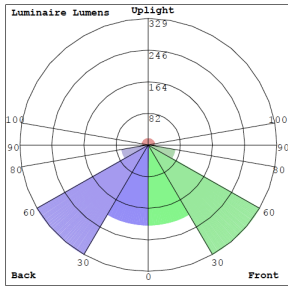

Photometrics: RDL4-ST-MCT5

BUG Rating: B1-U2-G0