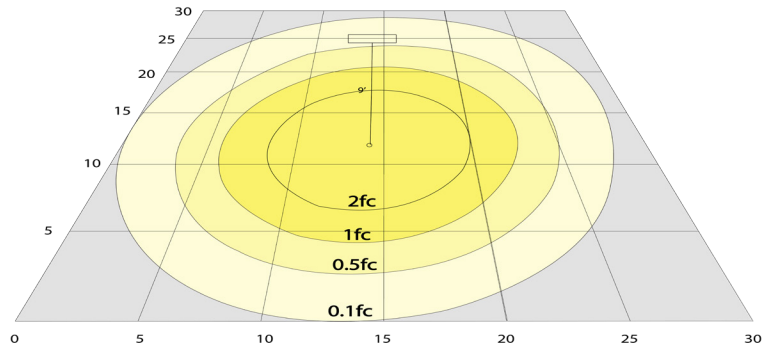

Other Models:

- 15W | 1275LM | RDL6-ST-MCT5

Photometrics: RDL4-ST-MCT5

BUG Rating: B1-U2-G0

Area 30'x 30' Mounting Height: 9'

Other Views:

Side View

Front View