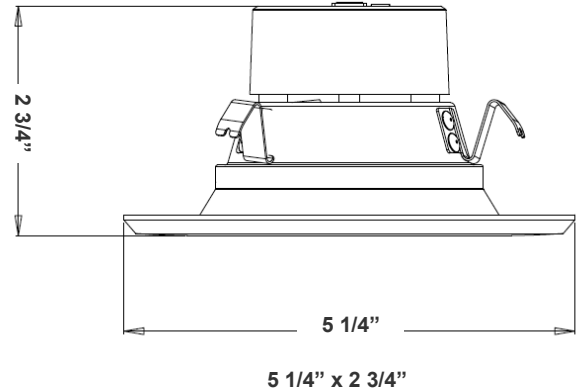

MCT5

Selection: