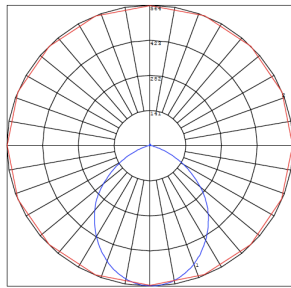

Other Models:

- 15W | 1275LM | RDL6-ST-MCT5

Photometrics: RDL4-ST-MCT5

BUG Rating: B1-U2-G0

Area 30'x 30' Mounting Height: 9'

Other Views:

Side View

Front View