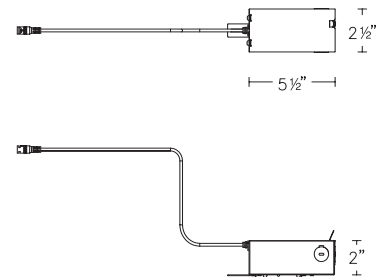

R4FBRT, R4FBR2T

4" FQ Remodel Housing

WAC

SPECIFICATIONS

Input Universal 120-277V AC 50/60 Hz

Standards: ETL & cETL

Dimming: Electronic Low Voltage (ELV): 100%-1%
TRIAC: 100%-1%
0-10V: 100-1%

Mounting: Ceiling thickness: 1/2"- 1"
Ceiling cutout: Ø 4 3/4"

Construction: 20 Gauge galvanized sheet
Die-cast spackle flange included

Warranty 5 year WAC Lighting product warranty

Fixture Type:

Catalog Number:

Project: _____

Location: _____

Remodel Non-IC

Model	Power	Rating
R4FBRT	1 13W	Non-IC
Round and Square Trim	2 19W	Non-IC
	3 25W	Non-IC
	4 28W	Non-IC

R4FBRT-___

Example: **R4FBRT-2**