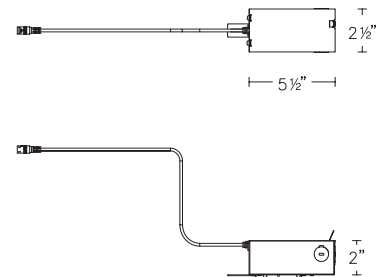

R4FBRT, R4FBR2T

4" FQ Remodel Housing

WAC

SPECIFICATIONS

Input Universal 120-277V AC 50/60 Hz

Standards: ETL & cETL

Dimming: Electronic Low Voltage (ELV): 100%-1%
TRIAC: 100%-1%
0-10V: 100-1%

Mounting: Ceiling thickness: 1/2"- 1"
Ceiling cutout: Ø 4 3/4"

Construction: 20 Gauge galvanized sheet
Die-cast spackle flange included

Warranty 5 year WAC Lighting product warranty

Fixture Type:

Catalog Number:

Project: _____

Location: _____

Remodel Non-IC

Model	Power	Rating
R4FBRT	1 13W	Non-IC
Round and Square Trim	2 19W	Non-IC
	3 25W	Non-IC
	4 28W	Non-IC