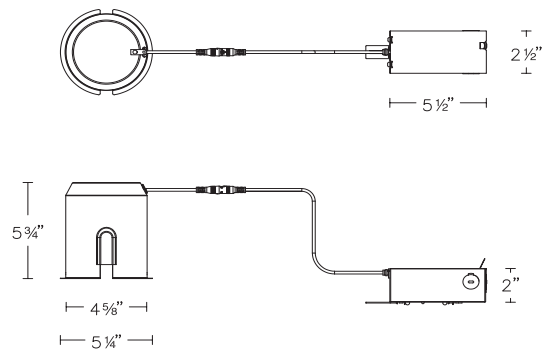

Remodel IC

Model	Power	Rating
R4FBR2T	1 13W	IC
Round and Square DL Trim		

R4FBR2T-___

Example: **R4FBR2T-1**

wacighting.com

Phone (800) 526.2588

Fax (800) 526.2585

Headquarters/Eastern Distribution Center

44 Harbor Park Drive

Port Washington, NY 11050

Central Distribution Center

1600 Distribution Ct

Lithia Springs, GA 30122

Western Distribution Center

1750 Archibald Avenue

Ontario, CA 91761