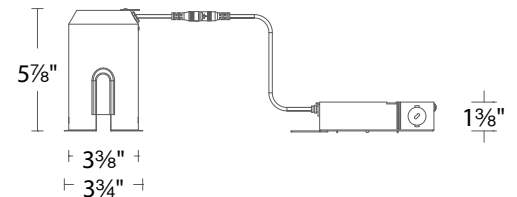

Remodel IC Airtight

Model	Power	Rating
R2FBR2T	1 15W	IC
Round and Square DL Trim		

R2FBR2T-___

Example: **R2FBR2T-1**

wacighting.com

Phone (800) 526.2588

Fax (800) 526.2585

Headquarters/Eastern Distribution Center

44 Harbor Park Drive

Port Washington, NY 11050

Central Distribution Center

1600 Distribution Ct

Lithia Springs, GA 30122

Western Distribution Center

1750 Archibald Avenue

Ontario, CA 91761