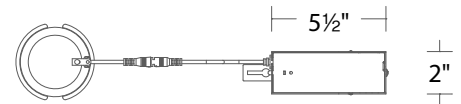

Remodel IC Airtight

Model	Power	Rating
R2FBR2T	1 15W	IC
Round and Square DL Trim		

R2FBR2T-___

Example: **R2FBR2T-1**

wacighting.com

Phone (800) 526.2588

Fax (800) 526.2585

Headquarters/Eastern Distribution Center

44 Harbor Park Drive

Port Washington, NY 11050

Central Distribution Center

1600 Distribution Ct

Lithia Springs, GA 30122

Western Distribution Center

1750 Archibald Avenue

Ontario, CA 91761