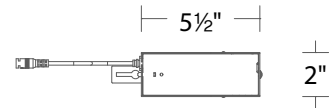

R2FBRT, R2FBR2T

2" FQ Remodel Housing

WAC

SPECIFICATIONS

Input Universal 120-277V AC 50/60 Hz

Standards: ETL & cETL

Dimming: Electronic Low Voltage (ELV): 100%-1%
TRIAC: 100%-1%
0-10V: 100-1%

Mounting: Ceiling thickness: 1/2"- 1"
Ceiling cutout: Ø 3 1/2"

Construction: 20 Gauge galvanized sheet
Die-cast spackle flange included

Warranty 5 year WAC Lighting product warranty

Fixture Type:

Catalog Number:

Project: _____

Location: _____

Remodel Non-IC

Model	Power	Rating
R2FBRT	1 15W	Non-IC
Round and Square Trim	2 21W	Non-IC
	3 25W	Non-IC

R2FBRT-___

Example: **R2FBRT-2**