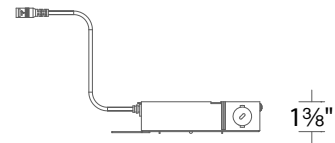

R2FBRT, R2FBR2T

2" FQ Remodel Housing

WAC

SPECIFICATIONS

Input Universal 120-277V AC 50/60 Hz

Standards: ETL & cETL

Dimming: Electronic Low Voltage (ELV): 100%-1%
TRIAC: 100%-1%
0-10V: 100-1%

Mounting: Ceiling thickness: 1/2"- 1"
Ceiling cutout: Ø 3 1/2"

Construction: 20 Gauge galvanized sheet
Die-cast spackle flange included

Warranty 5 year WAC Lighting product warranty

Fixture Type:

Catalog Number:

Project: _____

Location: _____

Remodel Non-IC

Model	Power	Rating
R2FBRT	1 15W	Non-IC
Round and Square Trim	2 21W	Non-IC
	3 25W	Non-IC

R2FBRT-___

Example: **R2FBRT-2**