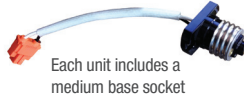

### FEATURES

- 5-Year limited warranty
- Downlight
  - Deep set optics
  - 4" and 5/6" Apertures
- Adjustable
  - Surface Gimbal Ring
  - 4" 18° adjustable, 5/6" 40° adjustable
- 90+ CRI
- 4" – 650 Lumen / 10 watt
- 5"/6" – 750 Lumen / 12 watt
- 2700K, 3000K and 4000K CCT
- Baffle, Reflector and Adjustable styles
- White finish
- Dimmable
- Includes Medium Base socket for easy retrofitting
- Small disconnect compatible with most dedicated housing by others
- 36,000 Hour life
- ENERGY STAR rated
- cULus listed for Wet location (Downlight)
- cULus listed for Damp location (Adjustable)
- Title 24/JA8 Compliant