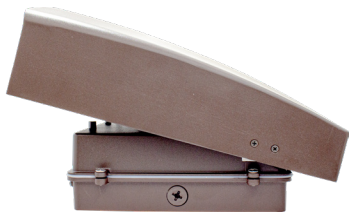

Other Views:

Side View