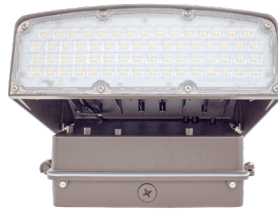

### Mechanical:

- Die-Cast Aluminum With Powder Coat Finish
- High Light Transmittance, Anti-UV and Fire Resistant Shatterproof PC Lens
- Light Head Can Be Adjusted From 0° to 90°
- Full Cutoff, Dark Sky Compliant
- Four 1/2" Knockouts: 1 Top, 1 on Each Side, 1 Back
- Operating Temperature: -4°F -104°F
- Wet Location
- 7-Year Warranty
- IP65

## Other Views:

Side View

Front View

Back View