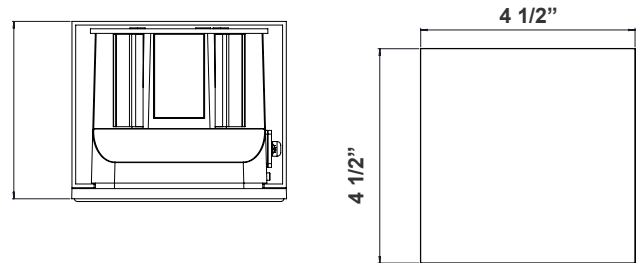

LRS SERIES Outdoor Lighting

LRS-Q-MCT5-BR

LRS-Q-MCT5-BK

WALL CUBE WITH ADJ. BEAM ANGLE UP/DOWN LIGHTS

MCT5 Multi Color Temperature (Selectable)

WESTGATE
THE FUTURE IS HERE...AND IT'S QUITE BRIGHT!

Customer Name: _____

Project Name: _____

Note: _____

Type: _____

Avail Finishes:

4 1/2"(W) x 3 3/4"(H) x 4 1/2"(D)

The Westgate Wall Cube with Adjustable Beam Angle is a stylish, energy-efficient fixture offering customizable up/down lighting for indoor and outdoor use, enhancing spaces with elegant and effective illumination.

Features

- Aluminum Housing and Steel Back Plate
- Adjustable Beam Angles - 10° to 100° Up/Down
- 7-Year Warranty
- Multi CCT Switch is Inside Fixture

Technical Specifications

Electrical:

- Voltage: 120V AC 60Hz
- Wattage: 15W
- Power Factor: >0.90
- Efficacy: 53 LPW