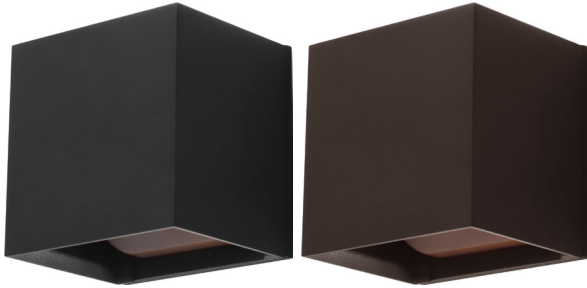

LRS SERIES Outdoor Lighting

LRS-Q-MCT5-BR

LRS-Q-MCT5-BK

WALL CUBE WITH ADJ. BEAM ANGLE UP/DOWN LIGHTS

MCT5 Multi Color Temperature (Selectable)

WESTGATE
THE FUTURE IS HERE...AND IT'S QUITE BRIGHT!

Customer Name: _____

Project Name: _____

Note: _____

Type: _____

Avail Finishes:

4 1/2"(W) x 3 3/4"(H) x 4 1/2"(D)

The Westgate Wall Cube with Adjustable Beam Angle is a stylish, energy-efficient fixture offering customizable up/down lighting for indoor and outdoor use, enhancing spaces with elegant and effective illumination.

Features

- Aluminum Housing and Steel Back Plate
- Adjustable Beam Angles - 10° to 100° Up/Down
- 7-Year Warranty
- Multi CCT Switch is Inside Fixture

Technical Specifications

Electrical:

- Voltage: 120V AC 60Hz
- Wattage: 15W
- Power Factor: >0.90
- Efficacy: 53 LPW

Applications:

- The Westgate Wall Cube with Adjustable Beam Angle is a stylish, energy-efficient fixture offering customizable up/down lighting for indoor and outdoor use, enhancing spaces with elegant and effective illumination.