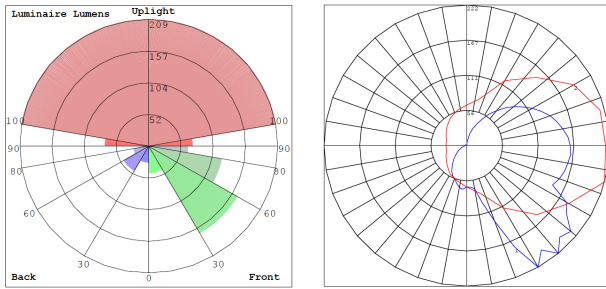

Photometrics: LRS-Q-MCT5

BUD Rating: B0-U3-G1