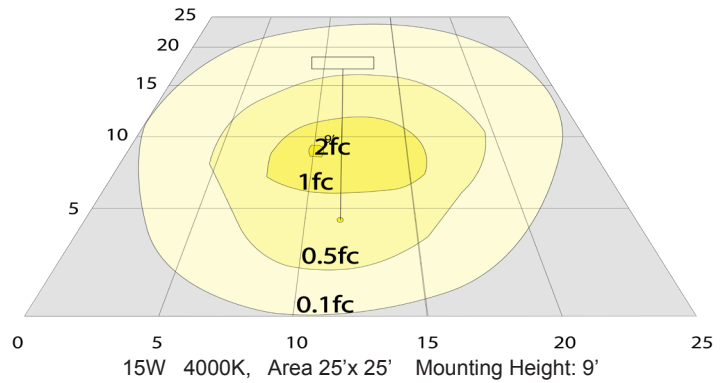

Photometrics: LRS-Q-MCT5

BUD Rating: B0-U3-G1

Other Views: LRS-Q-MCT5

Performance Table: LRS-Q-MCT5

MODEL NO.	Wattage	Voltage	Lumens	Color Temp.	BUG Rating	LPW
LRS-Q-MCT5-BR	15W	120V	800LM	2700K	B0-U3-G1	53
LRS-Q-MCT5-BK				3000K		
				3500K		
				4000K		
				5000K		

Sample Ordering

Model   **Color Temp.**   **Housing**
 - - -

BR = Bronze
BK = Black

Factory-Installed Option:

Blank = No Option For Accessories
OPT-EM-LRS-Q-BK = Emergency Back up battery Installed in Back Box- Black
OPT-EM-LRS-Q-BR = Emergency Back up battery Installed in Back Box- Bronze

FACTORY INSTALLED OPTION: