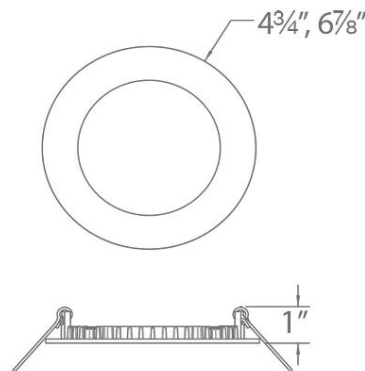

LINE DRAWING: