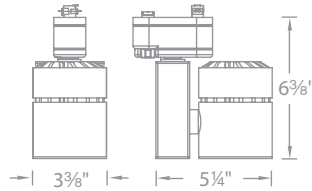

EXTERMINATOR II

H/L/J Track Luminaire - 1035

WAC

Fixture Type:

Catalog Number:

Project:

Location:

PRODUCT DESCRIPTION

Exterminator II offers superior light output in a small, unobtrusive design. Developed for upscale residential and commercial environments.

FEATURES

- Accommodates one lens accessory and one glare control accessory
- 365° horizontal rotation and 180° vertical aiming
- 50,000 hour rated life
- 5 year WAC Lighting product warranty

SPECIFICATIONS

1. **Construction:** Die-cast aluminum with removable front cap for easy change of lenses or accessories
2. **Power Consumption:** 36W
3. **Light Source:** High output COB LED
4. **Dimming:** 100%-1% Electronic Low Voltage (ELV) and TRIAC
5. **Finish:** Powder coated Black and White, Electroplated Brushed Nickel
6. **Standards:** ETL&cETL Dry Location Listed, Energy Star® 2.0 rated, Title 24 JA8 Compliant.

ORDER NUMBER

System	Beam	Color Temp	CRI	Lumens	CBCP	Finish
H H TRACK L L TRACK J J/J2 TRACK	1035S 15°	827 2700K 85 3120 29050	BK Black BN Brushed Nickel WT White			
		927 2700K 90 2575 23990				
		830 3000K 85 3315 30870				
		930 3000K 90 2690 25070				
		835 3500K 85 3395 31615				
		840 4000K 85 3410 31770				
	1035N 30°	827 2700K 85 2860 7295				
		927 2700K 90 2360 6025				
		830 3000K 85 3035 7755				
		930 3000K 90 2465 6295				
		835 3500K 85 3110 7940				
		840 4000K 85 3125 7980				
	1035F 51°	827 2700K 85 2885 3240				
		927 2700K 90 2380 2675				
		830 3000K 85 3065 3445				
		930 3000K 90 2490 2795				
		835 3500K 85 3140 3525				
		840 4000K 85 3155 3545				

LENS ACCESSORIES

LENS-20-AMB	Amber
LENS-20-BLU	Blue
LENS-20-GRN	Green
LENS-20-RED	Red
LENS-20-UVF	UV Filter
LENS-20-FR	Frosted
LENS-20-SPR	Spread
LENS-20-BEL	Beam Elongating

GLARE CONTROL - CROSS LOUVER

LENS-20P-CRL-BK	Black
LENS-20P-CRL-BN	Brushed Nickel
LENS-20P-CRL-WT	White