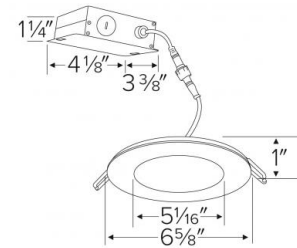

Dimensions

Product Numbers

Item	Lamp type	Lumens	CCT	Watts	Voltage	Dimming	Finish
ERT61130W	LED	750 lm	3000K	12W	120V	Triac/ELV	White
ERT61130N	LED	750 lm	3000K	12W	120V	Triac/ELV	Nickel
ERT61130BZ	LED	750 lm	3000K	12W	120V	Triac/ELV	Bronze
ERT61140W	LED	800 lm	4000K	12W	120V	Triac/ELV	White
ERT61140N	LED	800 lm	4000K	12W	120V	Triac/ELV	Nickel
ERT61140BZ	LED	800 lm	4000K	12W	120V	Triac/ELV	Bronze

Product Number Builder Example: ERT61130W

6" Round Slim Panel 700lm	Color Temp.	Finish
ERT611		
	30 3000K	W White
	40 4000K	N Nickel
		BZ Bronze