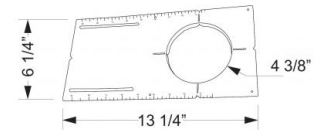

# New Construction Round Mounting Plate

New construction mounting plate for 4", 6", and 8" Ultra Slim LED Round Panel Lights

## 4" Dimensions

## 6" Dimensions

## 8" Dimensions