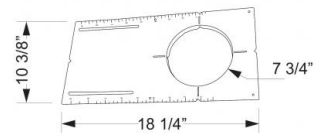

## Features

New construction mounting plate for 4", 6", and 8" Ultra Slim LED Round Panel Lights.

## 4" Dimensions

## 6" Dimensions

## 8" Dimensions