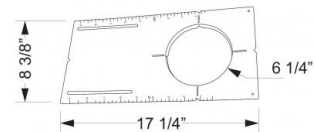

# New Construction Round Mounting Plate

New construction mounting plate for 4", 6", and 8" Ultra Slim LED Round Panel Lights

## 4" Dimensions

## 6" Dimensions

## 8" Dimensions