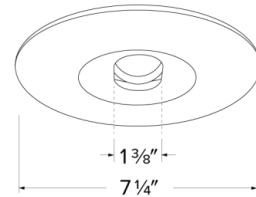

6" Adjustable Slot Aperture Trim for Koto™ Module

Features

- Adjustable Slot Aperture.
- Lamp: Koto™ Module
- Slot: 1 3/8" x 2 1/4".
- O.D.: 8".

Dimensions

Product Numbers

Item	Finish
ELK6420W	All White

Compatible Products