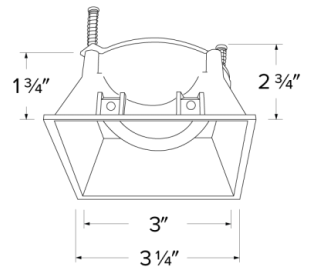

Product Numbers

Item	Description	Finish
EL4SFS	Square Spackle Frame	
ELK459W	Square Adjustable Reflector Trim	All White
ELK459B	Square Adjustable Reflector Trim	All Black
ELK459H	Square Adjustable Reflector Trim	All Haze