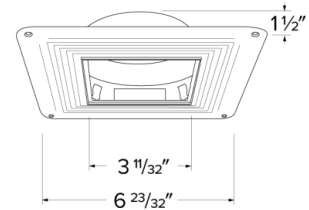

Pex™ 4" Square Adjustable Trimless Smooth Reflector Trim

Pex™ Precision Adjustable die-cast trims with twist-on system for easy tool-free installation

Features

- 4" Square Adjustable Trimless Smooth Reflector
- Compatible with EL4SFS (new inventory only). Ordered Separately
- Convenient twist-on design for easy installation
- Damp Location Rated
- Lamp: Koto™ LED Module and Canless Koto™ LED Module

Technical Details

Installation: Twist-on design allows for easy mounting onto the Koto™ LED Module.

Lamp: Koto™ LED Module and Canless Koto™ LED Module.

Options

EL4SFS

ELK459