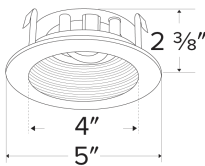

Technical Details

Construction: Diecast aluminum with a powder coated finish.

Installation: Twist-lock design allows for easy mounting onto the Koto™ LED Module.

Compatible Housing: Compatible with 4" housings.

With ELK07 & ELK09 Module:

- EL485ICA, EL490ICA, ELK490ICA-EM5, EL490RICA & EL49FICA

With ELK19 & ELK21 Module:

- E4LK98ICA, E4LK99ICAD, E4LK87ICA, E4LK87ICA-EM1, E4LK88ICAD, E4LK88ICAD-EM1, E4LK87RICA, E4LK88RICAD, ELK49FICA & ELK49FICAD

Lamp: Koto™ LED Module.