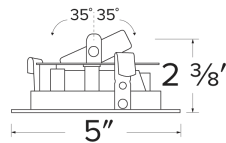

Technical Details

Construction: Diecast aluminum with a powder coated finish.

Installation: Twist-lock design allows for easy mounting onto the Koto™ LED Module.

Compatible Housing: Compatible with 4" housings.

With ELK07 & ELK09 Module:

- EL485ICA, EL490ICA, ELK490ICA-EM5, EL490RICA & EL49FICA

With ELK19 & ELK21 Module:

- E4LK98ICA, E4LK99ICAD, E4LK87ICA, E4LK87ICA-EM1, E4LK88ICAD, E4LK88ICAD-EM1, E4LK87RICA, E4LK88RICAD, ELK49FICA & ELK49FICAD

Lamp: Koto™ LED Module.