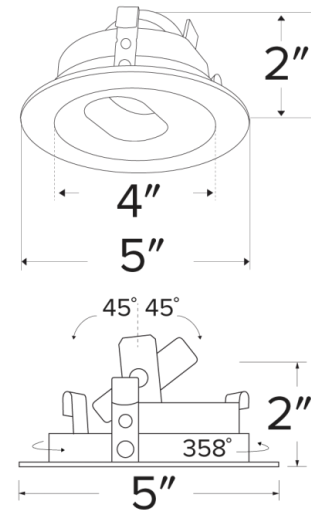

Lamp: Koto™ LED Module.

Dimensions

Product Numbers

Item	Finish
ELK4120W	Black Slot with White Ring

Product Number Builder Example: ELK4120W

Pex™ 4" Round Rotatable Slot Aperture Finish

ELK4120	
---------	--