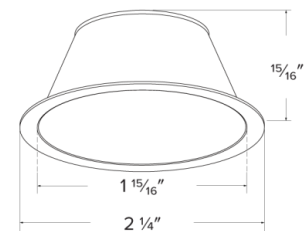

White Round Trim

Black Round Trim

Bronze Round Trim

White Square Trim

Black Square Trim

Reflector Dimensions

Baffle Dimensions

Round Trim Dimensions

Square Trim Dimensions

Product Numbers

Item	Description	Finish
ERT210W	Reflector	All White
ERT210B	Reflector	All Black
ERT210H	Reflector	Haze
ERT210BZ	Reflector	All Bronze
ERT214W	Baffle	All White
ERT214B	Baffle	All Black
ERT214BZ	Baffle	All Bronze
ERT2RW	Round Trim	All White
ERT2RB	Round Trim	All Black
ERT2RBZ	Round Trim	All Bronze
ERT22SQW	Square Trim	All White
ERT22SQB	Square Trim	All Black