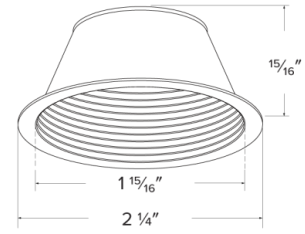

White Round Trim

Black Round Trim

Bronze Round Trim

White Square Trim

Black Square Trim

Reflector Dimensions

Baffle Dimensions

Round Trim Dimensions

Square Trim Dimensions

Product Numbers

Item	Description	Finish
ERT210W	Reflector	All White
ERT210B	Reflector	All Black
ERT210H	Reflector	Haze
ERT210BZ	Reflector	All Bronze
ERT214W	Baffle	All White
ERT214B	Baffle	All Black
ERT214BZ	Baffle	All Bronze
ERT2RW	Round Trim	All White
ERT2RB	Round Trim	All Black
ERT2RBZ	Round Trim	All Bronze
ERT22SQW	Square Trim	All White
ERT22SQB	Square Trim	All Black