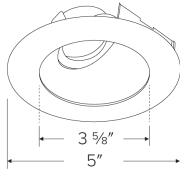

Dimensions:

Product Numbers

Item	Finish
ELK4357W	All White
ELK4357BB	All Black
ELK4357BZ	All Bronze
ELK4357B	Black with White Trim
ELK4357H	Haze with White Trim

Product Number Builder

Example: ELK4357W

4" Universal Sloped Ceiling Koto™ Trim

Finish

ELK4357

- **W** All White
- **BB** All Black
- **BZ** All Bronze
- **B** Black with White Trim
- **H** Haze with White Trim