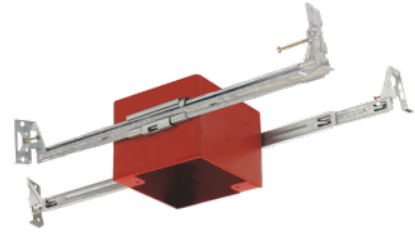

4" Square IC Airtight Junction Box with Hanger Bars for Fire Rated Ceilings

Features

- The ideal solution for LED Inserts and Ceiling Mount fixtures
- IC Airtight for direct contact with insulation, for use in IC and Non-IC applications
- 4" Square opening
- Swivel hanger bars for new construction mounting
- Low profile makes ideal in shallow plenum applications

Technical Details

Installation: Designed for shallow ceiling plenums. High strength swivel hanger bars that can be nailed to joists.

Hanger Bars: Hanger bars with True Nail for easy installation in regular lumber, engineered lumber, and laminated beams. Integral T-bar slots for easy installation in T-Bars. Hanger bars span 24". Score lines allow for tool-free hanger bar size reduction. Integral leveling flange allows for single-person installation while aligning housing with the joists.

Listings:

- IC Rated for direct contact with insulation
- For 2-Hr Fire Rated ceilings

Compatible With:

- LED Insert, LED Disk Lights, LED Sky™ Panels, and LED Ceiling Mount Fixtures

Dimensions

Product Numbers