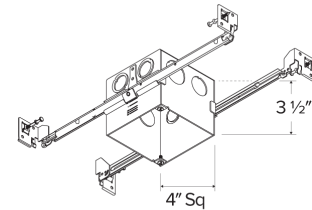

Dimensions