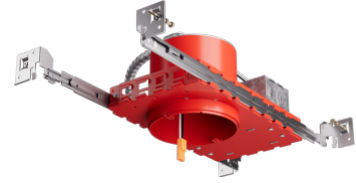

4" New Construction IC Airtight Housing for 2-Hr Fire Rated Ceilings

Maximum 2-Hour Fire Rated ceiling assembly can be maintained when installed according to the International Building Code, Section 714.

Features

- New Construction IC Airtight Housing for 2-Hour Fire Rated ceilings
- Junction Box with hanger bars with quick-connect for easy fixture installation
- Round opening for easy hole cutting
- Maximum 2-Hour Fire Rated ceiling assembly can be maintained when installed according to the International Building Code, Section 714
- Covered by U.S. Patents

Specifications

Voltage	120V
Dimmable	Triac/ELV

Dimensions

Technical Details

Installation: Hanger bars that can be nailed to joists.

Hanger Bars: Hanger bars with True Nail for easy installation in regular lumber, engineered lumber, and laminated beams. Integral T-bar slots for easy installation in T-Bars. Hanger bars span 24". Score lines allow for tool-free hanger bar size reduction. Integral leveling flange allows for single-person installation while aligning housing with the joists.