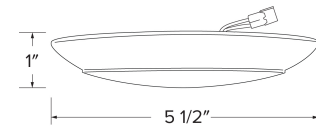

Specifications

Wattage	10.5W
Lumens	700 lm
Voltage	120V
Color Temp.	2700K, 3000K, 3500K, 4000K, 5000K
Dimmable	Triac/ELV
Lamp Type	LED
CRI	90+
Wet Location	Listed

Options

All White

All Black

Dimensions

Product Numbers