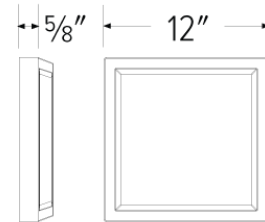

12" Square LED Retrofit with 5-CCT Switch

Edge-Lit LED Technology with glare control lens for even glow.

Features

- 120V, Triac/ELV
- Dimmable to 10% with select dimmers
- Edge-lit LED technology with glare control lens
- IC Rated and Wet Location Rated
- ETL Listed
- JA8 2016 E-Compliant

Specifications

Wattage	22W
Lumens	1450 lm
Voltage	120V
Color Temp.	2700K, 3000K, 3500K, 4000K, 5000K
Dimmable	Triac/ELV
Lamp Type	LED
CRI	90+
Wet Location	Listed

Dimensions

Product Numbers

Item	Lamp type	Lumens	CCT	Watts	Voltage	Dimming	Finish
EL1212CT5W	LED	1450 lm	2700K, 3000K, 3500K, 4000K, 5000K	22W	120V	Triac/ELV	White