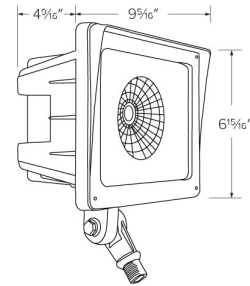

Options

Dimensions