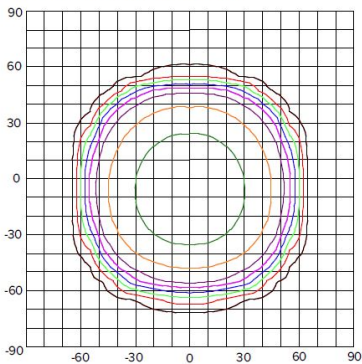

PHOTOMETRIC REPORT

Product #: EFL45M40FL
Wattage/Lumens: 47.9W/ 5451 Lm
Luminaire LPW: 114 Lm/W

FOOTCANDLE LEGEND:

- 10% = 225.34
- 20% = 450.68
- 30% = 676.02
- 40% = 901.36
- 50% = 1126.7
- 60% = 1352.04
- 75% = 1690.05
- 90% = 2028.06

ILLUMINANCE AT A DISTANCE

Distance to Target Plane	Footcandles Beam Center	Beam Diameter
4'	140	11.2'
6'	62.3	16.9'
8'	35.0	22.5'
10'	22.4	28.1'

ZONAL LUMEN SUMMARY

Zone	Lumens	% Luminaire
0-30°	1792.58	32.90
0-40°	2993.63	54.90
0-60°	5098.71	93.50
0-90°	5446.00	99.90