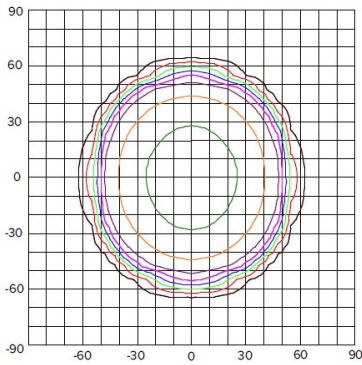

Specifications

Wattage	35W - 45W
Lumens	3500 lm - 5400 lm
Voltage	120/277V
Color Temp.	4000K - 5000K
Lamp Type	LED
Beam Angle	Medium Flood - Wide Flood
CRI	70+
Power Factor	> 0.9
Wet Location	Listed

Options

Product Number Builder

Example: **EFL35M40FL**

Medium Floodlight	Wattage	Size	Color Temp	Beam Spread
EFL	35 35W 45 45W	M Medium	40 4000K 50 5000K	FL Medium Flood WF Wide Flood

Medium LED Floodlight

Multiplier: 5000K (x 1.04)

PHOTOMETRIC REPORT

Product #: EFL35M40FL
 Wattage/Lumens: 35.7W/ 3533 Lm
 Luminaire LPW: 99 Lm/W

FOOTCANDLE LEGEND:

- 10% = 145.5
- 20% = 291
- 30% = 436.5
- 40% = 582
- 50% = 727.5
- 60% = 873
- 75% = 1091.25
- 90% = 1309.5

ILLUMINANCE AT A DISTANCE

Distance to Target Plane	Footcandles Beam Center	Beam Diameter
4'	90.7	11.6'
6'	40.3	17.3'
8'	22.7	23.1'
10'	14.5	28.9'

ZONAL LUMEN SUMMARY

Zone	Lumens	% Luminaire
0-30°	1152.93	32.60
0-40°	1928.72	54.60
0-60°	3345.21	94.70
0-90°	3529.57	99.90