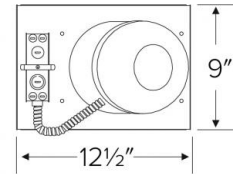

6" LED IC Airtight Sloped Ceiling Single Wall New Construction Housing - EL970ICA

ELCO Slant allows for installation in sloped ceilings ranging from 2/12 (10°) to 12/12 (45°). Can be used in insulated ceilings. Fits in 2" x 8" joist construction.

Features

- 6" Sloped New Construction Single Wall Housing.
- IC Airtight for use in insulated ceilings.
- California Title 24 (JA8-2016-E).

Specifications

Wattage	24W
Voltage	120V
Damp Location	UL listed

Dimensions

Technical Details

Construction:

- IC Rated for Direct Contact with Insulation.
- Designed for use in 2/12 to 6/12 sloped ceiling.
- Housing adjusts in frame to accommodate up to 1 1/4" ceiling thickness.
- Aluminum housing for greater heat dissipation. Stamped galvanized steel frame.