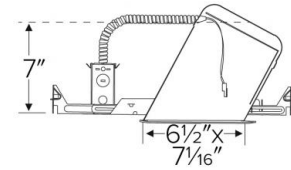

6" LED IC Airtight Sloped Ceiling Single Wall New Construction Housing - EL970ICA

ELCO Slant allows for installation in sloped ceilings ranging from 2/12 (10°) to 12/12 (45°). Can be used in insulated ceilings. Fits in 2" x 8" joist construction.

Features

- 6" Sloped New Construction Single Wall Housing.
- IC Airtight for use in insulated ceilings.
- California Title 24 (JA8-2016-E).

Specifications

Wattage	24W
Voltage	120V
Damp Location	UL listed

Dimensions

Technical Details

Construction:

- IC Rated for Direct Contact with Insulation.
- Designed for use in 2/12 to 6/12 sloped ceiling.
- Housing adjusts in frame to accommodate up to 1 1/4" ceiling thickness.
- Aluminum housing for greater heat dissipation. Stamped galvanized steel frame.

Junction Box: Positioned to accommodate straight conduit runs. Seven 1/2" trade size conduit knockouts and four pry-out knockout slots for easy romex installation.

Hanger Bars: Pre-installed hanger bars with True Nail easy installation in regular lumber, engineered lumber, and Laminated Beams. Integral T-bar slots for easy installation in T-Bars. Spans up to 24" and can be repositioned 90°. Score lines allow for tool-free hanger bar size reduction. Integral leveling flange allows for single-person installation while aligning the housings with the joists.