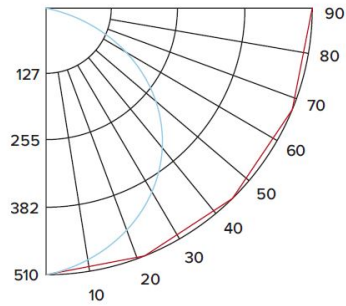

LED Reflector Insert

PHOTOMETRIC REPORT

Product #: EL66230
Wattage/Lumens: 15.9W/ 1208 Lm
Luminaire LPW: 76 Lm/W

CANDLE POWER SUMMARY

Degrees Vertical	0°
0	508
5	505
15	483
25	440
35	373
45	293
55	199
65	94
75	24
85	4
90	0

ILLUMINANCE AT A DISTANCE

Distance to Target Plane	Footcandles Beam Center	Beam Diameter
4'	31.8	9.3'
6'	14.1	14.0'
8'	7.94	18.6'
10'	5.08	23.3'

ZONAL LUMEN SUMMARY

Zone	Lumens	% Luminaire
0-30°	387.60	32.10
0-40°	624.11	51.70
0-60°	1047.68	86.70
0-90°	1207.72	100.00