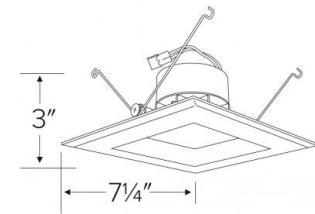

Dimensions

Technical Details

Optics: Frosted polycarbonate lens diffuses light evenly throughout while reducing glare with LED Array technology.

Construction: For use in IC and non-IC housings. Diecast construction for lasting quality and greater heat dissipation. High quality powder coat finish preventing rust and paint cracking.

Installation: Includes PSA30 medium base adapter for retrofitting existing housings. Quick connect for use with ELCO housings EL770ICA, EL770RICA, EL76FICA, EL760ICA, EL760RICA. PSA30 (Medium Base Socket adapter) allows for use with EL99ICA, EL99RICA, EL99FICA, EL99A, EL99RA. PSA31 (GU10 Socket Adapter, not included) allows for use with EL49ICA, EL49A, EL49RA. PSA35 (GU24 Socket Adapter, not included) allows for use with EL99ICA-G24, EL99RICA-G24. Can be used in IC and non-IC housings.

Electrical: Driver connects to 120V power supply. High Efficiency driver with a power factor > 0.9. Start time of less than .75 seconds.

LED Technology:

- Extremely accurate color rendering with 93+ CRI.
- Lumen Maintenance of 50,000 hours L70 Life based on LM80 standardized test results.
- Superior Thermal Management by utilizing integral heat sink.
- Instant On to Full Brightness.
- No LED pixelation.

Dimmability: Works with 120V Triac and ELV type dimmers. Dims down to 10%. For full list of dimmers refer to the Dimmer Compatibility List.

Listings:

- UL Listed for Wet Location.
- RoHS Compliant.
- Meets ENERGY STAR® & California Title 24 JA8-2016-E standards.

Warranty: ELCO Products are built to last with a 5-year Limited Warranty.

Product Numbers

Item	Lamp type	Lumens	CCT	Watts	Voltage	Dimming	Finish
EL66230W	LED	1200 lm	3000K	16W	120V	Triac/ELV	White
EL662CT3W	LED	1300 lm	2700K, 3000K, 3500K	16W	120V	Triac/ELV	White