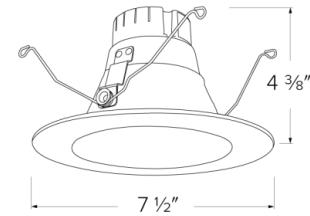

Specifications

Wattage	12W
Lumens	840 lm
Voltage	120V
Color Temp.	2700K, 3000K, 3500K, 4000K, 5000K
Dimmable	Triac/ELV
Lamp Type	LED
CRI	90+
Wet Location	Listed