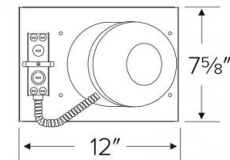

# 5" LED IC Airtight Sloped Ceiling Single Wall New Construction Housing - EL590ICA

ELCO Slant allows for installation in sloped ceilings ranging from 2/12 (10°) to 12/12 (45°). Can be used in insulated ceilings. Fits in 2" x 8" joist construction.

## Features

- Allows for use in 2" x 8" construction.
- Aluminum Construction: Single Wall Housing.
- California Title 24 (JA8-2016-E).

## Dimensions