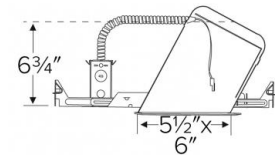

# 5" LED IC Airtight Sloped Ceiling Single Wall New Construction Housing - EL590ICA

ELCO Slant allows for installation in sloped ceilings ranging from 2/12 (10°) to 12/12 (45°). Can be used in insulated ceilings. Fits in 2" x 8" joist construction.

## Features

- Allows for use in 2" x 8" construction.
- Aluminum Construction: Single Wall Housing.
- California Title 24 (JA8-2016-E).

## Dimensions