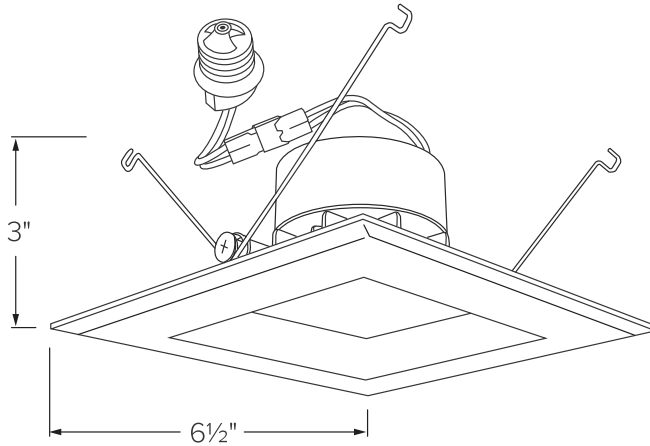

EL55230W

5" LED Square Insert

PROJECT INFORMATION:

Project Name: _____

Fixture Type: _____

Date: _____

DIMENSIONS

PRODUCT SPECIFICATIONS

- Suitable for use in fixtures installed in insulated ceilings.
- Suitable for installation in tall and shallow cans.
- Suitable for new construction and remodel housings.
- Suitable for installation into a 5" recessed fixtures with 2-wire connector.
- Suitable for installation into a 5" recessed fixtures with medium base socket, using PSA30 adaptor (included)
- Housing meets restricted air flow requirement (per ASTM E-283).
- CA Title 24 compliant.
- Meets ENERGY STAR requirements.