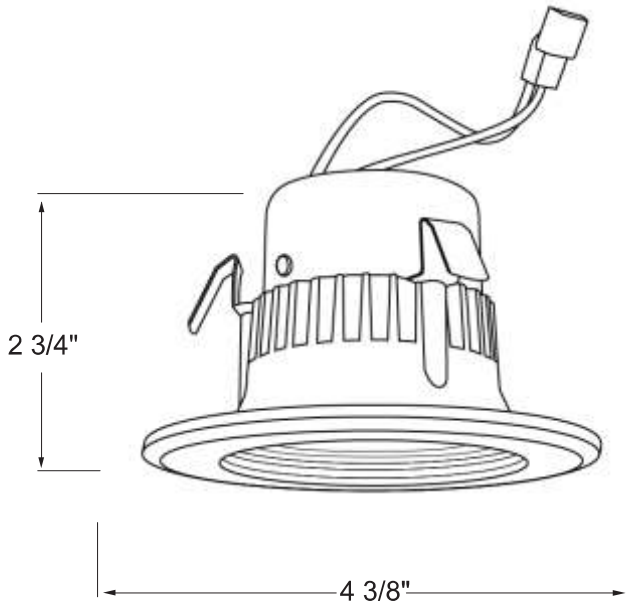

EL31130W

3" LED Baffle Insert

PROJECT INFORMATION:

Project Name: _____

Fixture Type: _____

Date: _____

DIMENSIONS

PRODUCT SPECIFICATIONS

- Suitable for use in fixtures installed in insulated ceilings.
- Suitable for installation in tall and shallow cans.
- Suitable for new construction and remodel housings.
- Suitable for installation into a 3" recessed fixtures with 2-wire connector.
- Suitable for installation into a 3" recessed fixtures with medium base socket, using PSA30 adaptor (included)
- Housing meets restricted air flow requirement (per ASTM E-283).
- CA Title 24 compliant.
- Meets ENERGY STAR requirements.

Lamp: LED array chip CRI90

EL31130W: 8.8W 3000°K, 500 lm, 90° beam angle

LED Driver: 120V AC, dimmable

Life-span: 50,000 hours

Labels: U.L. listed for wet locations

Warranty: 5 years limited

CATALOG NUMBER

Example: EL31130W