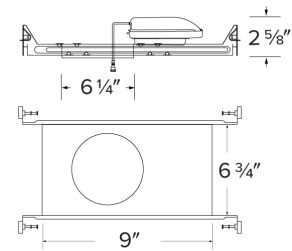

# 6" Canless Koto™ IC New Construction Frame

IC Rated for direct contact with insulation. Easy-to-remove driver included on frame. To be used with Canless Koto™ LED Modules.

## Dimensions