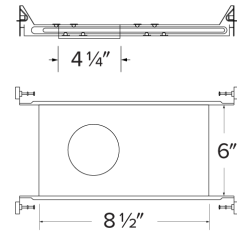

4" Canless Koto™ Plaster New Construction Frame for Power Pack

Features

- 4" New Construction Plaster Frame with hanger bars for remodel power packs
- Requires Remodel IC Power Pack (sold separately)
- Hanger bars can extend up to 24"

Dimensions

Product Numbers

Item	Description
E4LF1	For Canless Koto™ LED Module and Remodel IC Power Pack