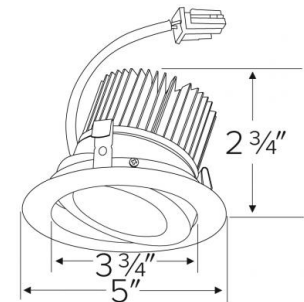

Specifications

Wattage	8.76W - 18W
Lumens	850 lm - 1600 lm
Color Temp.	2700K - SunsetK
Lamp Type	LED
Beam Angle	60°
CRI	93+
Damp Location	Listed

Options

All White

All Bronze

All Black

Chrome w/White Ring

Technical Details

Listings:

- UL Listed for Wet Location.
- RoHS Compliant.
- ENERGY STAR® Certified.

Dimensions

Product Numbers

Item	Lamp type	Lumens	CCT	Watts	Beam Angle
E418C0827W, E418C0827BZ, E418C0827BB, E418C0827C	LED	850 lm	2700K	8.76W	60°
E418C0830W, E418C0830BZ, E418C0830BB, E418C0830C	LED	850 lm	3000K	8.76W	60°