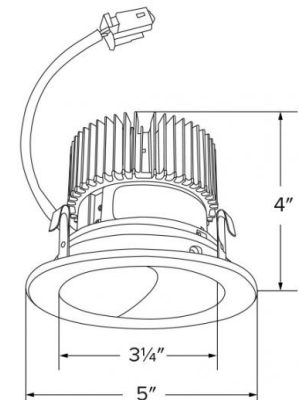

Black w/ White Ring

All Black

Technical Details

Optics: Frosted polycarbonate module lens diffuses light evenly throughout while reducing glare with LED technology.

Trim Construction: Reflector is two piece trim for maximum color versatility. Design allows for minimal glare and a strong glare cut-off. Trim is constructed of metal for lasting durability.

Listings:

- UL Listed for Wet Location.
- RoHS Compliant.
- ENERGY STAR® Certified.

Dimensions

Product Numbers

Item	Lamp type	Lumens	CCT	Watts	Beam Angle
E411C0827W, E411C0827BZ, E411C0827H, E411C0827C, E411C0827B, E411C0827MW, E411C0827MB, E411C0827BB	LED	850 lm	2700K	8.76W	60°
E411C0830W, E411C0830BZ, E411C0830H, E411C0830C, E411C0830B, E411C0830MW, E411C0830MB, E411C0830BB	LED	850 lm	3000K	8.76W	60°
E411C0835W, E411C0835BZ, E411C0835H, E411C0835C, E411C0835B, E411C0835MW, E411C0835MB, E411C0835BB	LED	850 lm	3500K	8.76W	60°
E411C0840W, E411C0840BZ, E411C0840H, E411C0840C, E411C0840B, E411C0840MW, E411C0840MB, E411C0840BB	LED	850 lm	4000K	8.76W	60°
E411C08SDW, E411C08SDB, E411C08SDC, E411C08SDH, E411C08SDBZ, E411C08SDBB, E411C08SDMW, E411C08SDMB	LED	850 lm	SunsetK	8.76W	60°
E411C1227W, E411C1227BZ, E411C1227H, E411C1227C, E411C1227B, E411C1227MW, E411C1227MB, E411C1227BB	LED	1250 lm	2700K	12.88W	60°
E411C1230W, E411C1230BZ, E411C1230H, E411C1230C, E411C1230B, E411C1230MW, E411C1230MB, E411C1230BB	LED	1250 lm	3000K	12.88W	60°
E411C1235W, E411C1235BZ, E411C1235H, E411C1235C, E411C1235B, E411C1235MW, E411C1235MB, E411C1235BB	LED	1250 lm	3500K	12.88W	60°
E411C1240W, E411C1240BZ, E411C1240H, E411C1240C, E411C1240B, E411C1240MW, E411C1240MB, E411C1240BB	LED	1250 lm	4000K	12.88W	60°
E411C12SDW, E411C12SDB, E411C12SDC, E411C12SDH, E411C12SDBZ, E411C12SDBB, E411C12SDMW, E411C12SDMB	LED	1250 lm	SunsetK	12.88W	60°
E411C1627W, E411C1627B, E411C1627C, E411C1627H, E411C1627BZ, E411C1627BB, E411C1627MW, E411C1627MB	LED	1600 lm	2700K	18W	60°