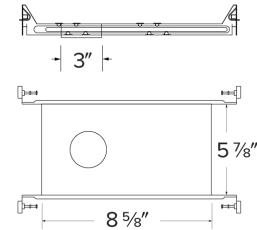

2" Canless Koto™ Plaster New Construction Frame for Power Pack

Features

- 2" New Construction Plaster Frame with hanger bars for remodel power packs
- Requires Remodel IC Power Pack (sold separately)

Dimensions